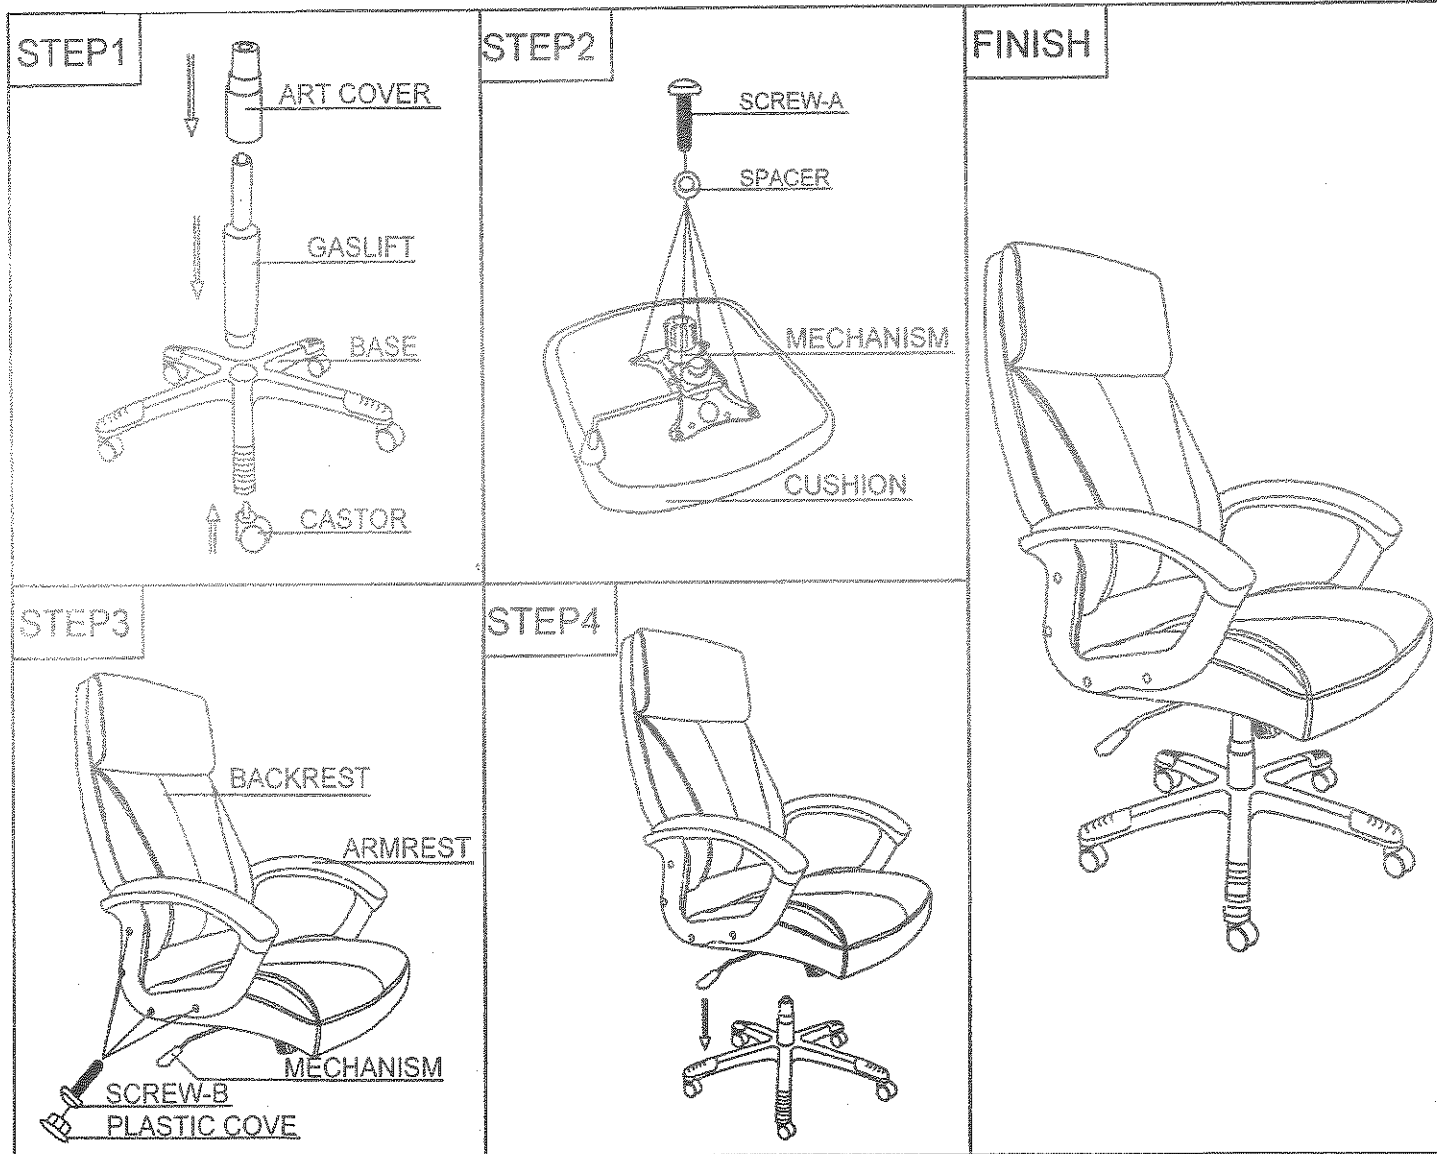

OFFICE CHAIR

#4082 #4083 #4084

BACKRESTx1 	CASTORx5
CUSHIONx1 	SCREW-A(M6X20mm)x4
ARMRESTx1 	SCREW-B(M6X25mm)x8
MECHANISMx1 	SPACER(M6X18mm)x4
ART COVERx1 	PLASTIC COVERx8
GASLIFTx1 	SPANNERx1
BASEx1 	