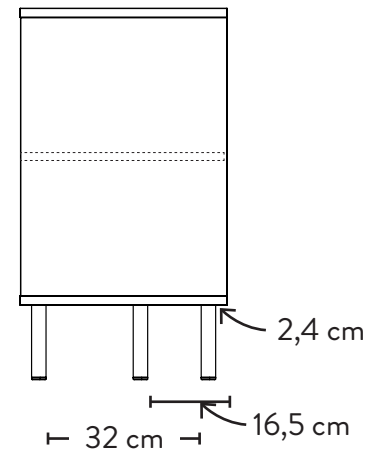

DETAIL DIMENSIONS

Measurements in cm

7005

Inside measurements
drawer

tenzo®