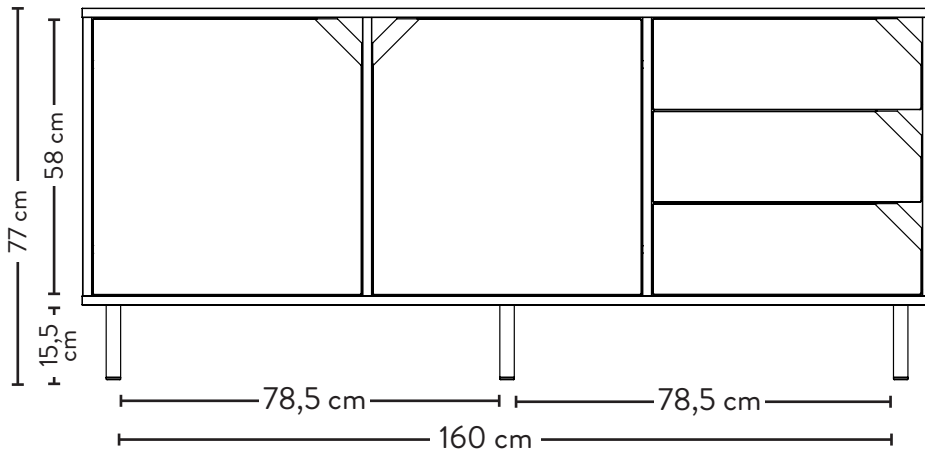

DETAIL DIMENSIONS

Measurements in cm

7005

Inside measurements
drawer

tenzo®