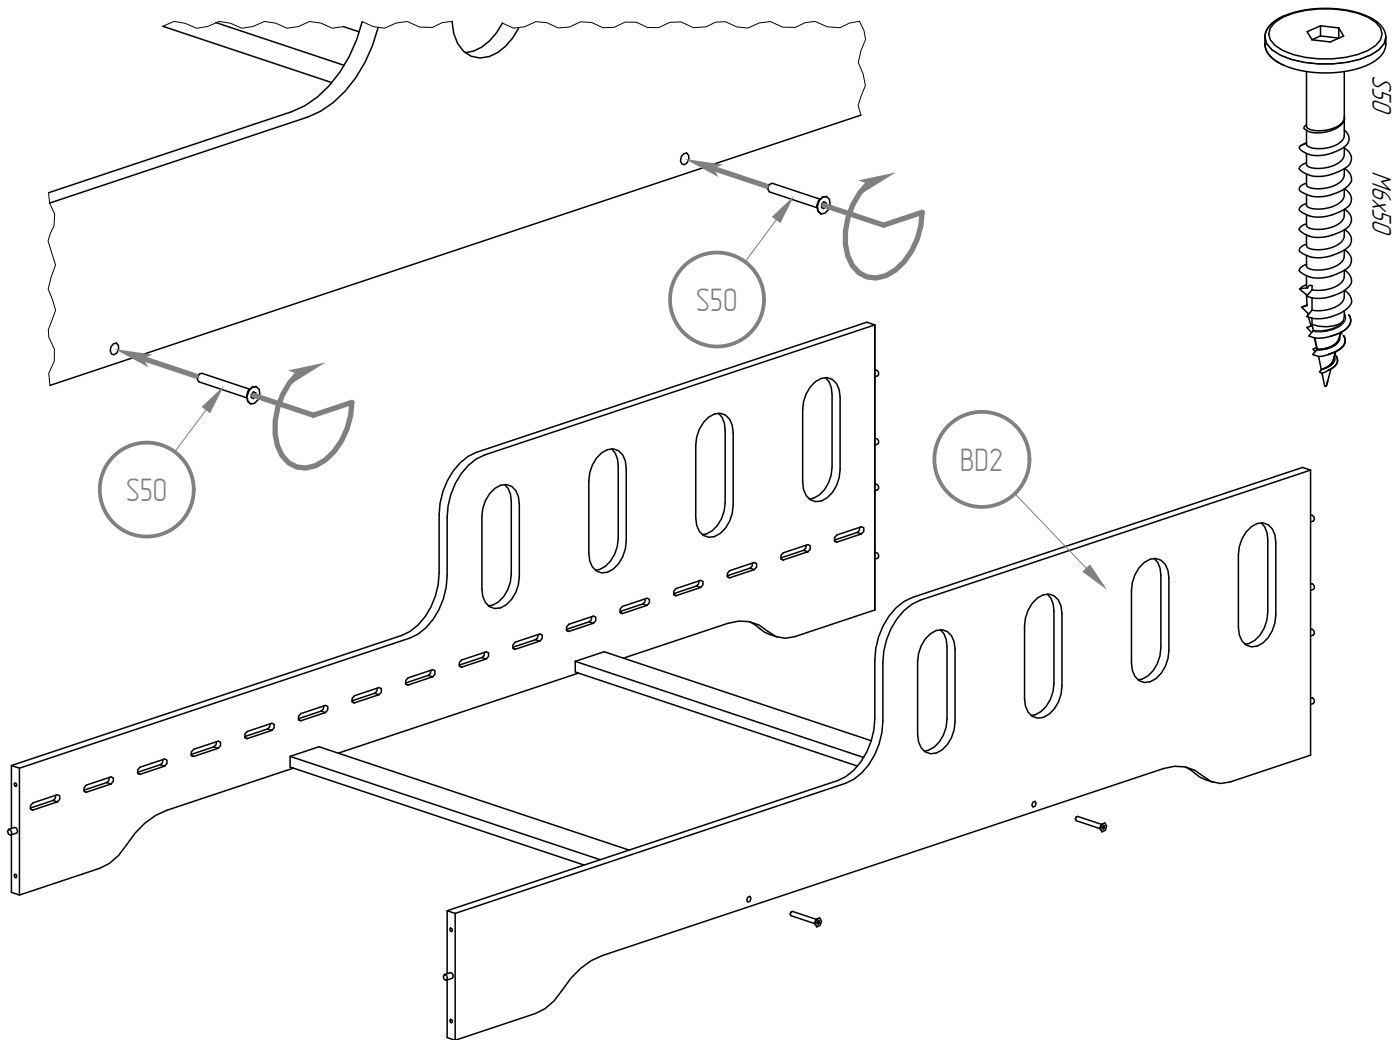

KIKI 6

- BD1 - x1
- BD2 - x1
- BK1 - x1
- BK2 - x1
- LDS - x4
- LKS - x2/3
- ST - x16

** for a bed length over 170 cm*

** for a bed length over 170 cm*

NIE SKAKAĆ
NO JUMPING

Wysokość materaca

Mattress height

- Use only mattress with thickness is 8-12 cm height.*
- Prohibit horseplay on bed.*
- Prohibit more than one person on bunk.*

Wooden and plastic parts should be cleaned with a dry cloth and ordinary, mild care and cleaning of raw wood.