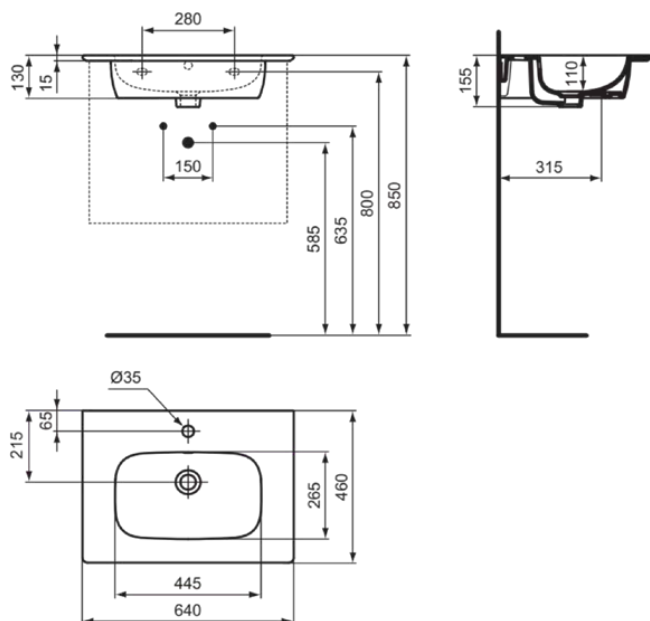

I.LIFE A

T461901

I.LIFE A | Vanity basin 640x460x155 mm in white glossy finish, 1 tap hole, with overflow

Image & drawing

General information

Product type:	Washbasins
Sub product type:	Vanity basin
Brand:	Ideal Standard
Suite name:	I.LIFE A
Designer:	Palomba Serafini Associati
Colour:	01 - White Glossy
Surface finish effect:	glossy
Height (mm):	155
Width (mm):	640
Length / Projection (mm):	460
Net weight (kg):	15.20
EAN code:	8014140491354

Downloads

- [Installation Guide](#)

Product standard & certifications

Additional standards:	EN 14688
DoP classification:	CL25

Product specifications

Colour code:	01
Colour description:	white glossy
Grinded bottom side:	No
Disabled model:	No
Includes a chain eye:	No
Material:	Ceramic
Material quality:	Finefireclay
Amount of tap holes for each washbasin:	1
Amount of washbasins:	1
Overflow visible:	Yes
PVD technology:	No
Support plateau:	Backside
Surface finish effect:	glossy
Tap hole position:	Centre
Type of overflow:	Round
With back wall:	Yes
With drain plug:	No
With overflow:	Yes
With siphon:	No
Mounting method:	Wall