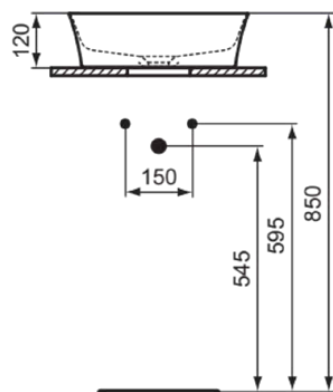

IPALYSS

E1398V5

IPALYSS | Vessel 400x400x120 mm in slate grey finish, no tap hole, without overflow | Diamatec, Space saving basin

Image & drawing

General information

Product type:	Washbasins
Sub product type:	Vessel
Brand:	Ideal Standard
Suite name:	IPALYSS
Designer:	Studio Levien
Colour:	V5 - Slate Grey
Surface finish effect:	satín
Height (mm):	120
Width (mm):	400
Length / Projection (mm):	400
Net weight (kg):	7.00
EAN code:	5017830542674

Included products

E2114V5:	MULTI SUITES - FINISHED PRODUCTS Free waste 72x72 mm in slate grey finish
----------	---

Features

Diamatec

Space saving basin

Downloads

- [Installation Guide](#)

Product standard & certifications

Additional standards:	EN 14688
DoP classification:	CL00

Product specifications

Colour code:	V5
Colour description:	slate grey
Diamatec Technology:	Yes
Grinded back side:	No
Grinded bottom side:	Yes
Disabled model:	No
Includes a chain eye:	No
Material:	Ceramic
Material quality:	Diamatec
Amount of tap holes for each washbasin:	0
Amount of washbasins:	1
Overflow visible:	No
PVD technology:	No
Support plateau:	None

IPALYSS

E1398V5

IPALYSS | Vessel 400x400x120 mm in slate grey finish, no tap hole, without overflow | Diamatec, Space saving basin

Product specifications

Surface finish effect:	satin
With back wall:	No
With drain plug:	No
With overflow:	No
With siphon:	No
Mounting method:	On-furniture