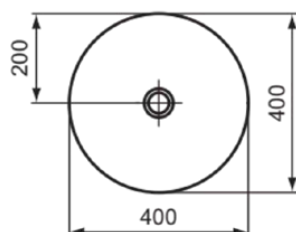

IPALYSS

E1398V5

IPALYSS | Vessel 400x400x120 mm in slate grey finish, no tap hole, without overflow | Diamatec, Space saving basin

Image & drawing

General information

Product type:	Washbasins
Sub product type:	Vessel
Brand:	Ideal Standard
Suite name:	IPALYSS
Designer:	Studio Levien
Colour:	V5 - Slate Grey
Surface finish effect:	satín
Height (mm):	120
Width (mm):	400
Length / Projection (mm):	400
Net weight (kg):	7.00
EAN code:	5017830542674

Additional standards:	EN 14688
DoP classification:	CL00

Product specifications

Colour code:	V5
Colour description:	slate grey
Diamatec Technology:	Yes
Grinded back side:	No
Grinded bottom side:	Yes
Disabled model:	No
Includes a chain eye:	No
Material:	Ceramic
Material quality:	Diamatec
Amount of tap holes for each washbasin:	0
Amount of washbasins:	1
Overflow visible:	No
PVD technology:	No
Support plateau:	None

IPALYSS

E1398V5

IPALYSS | Vessel 400x400x120 mm in slate grey finish, no tap hole, without overflow | Diamatec, Space saving basin

Product specifications

Surface finish effect:	satin
With back wall:	No
With drain plug:	No
With overflow:	No
With siphon:	No
Mounting method:	On-furniture