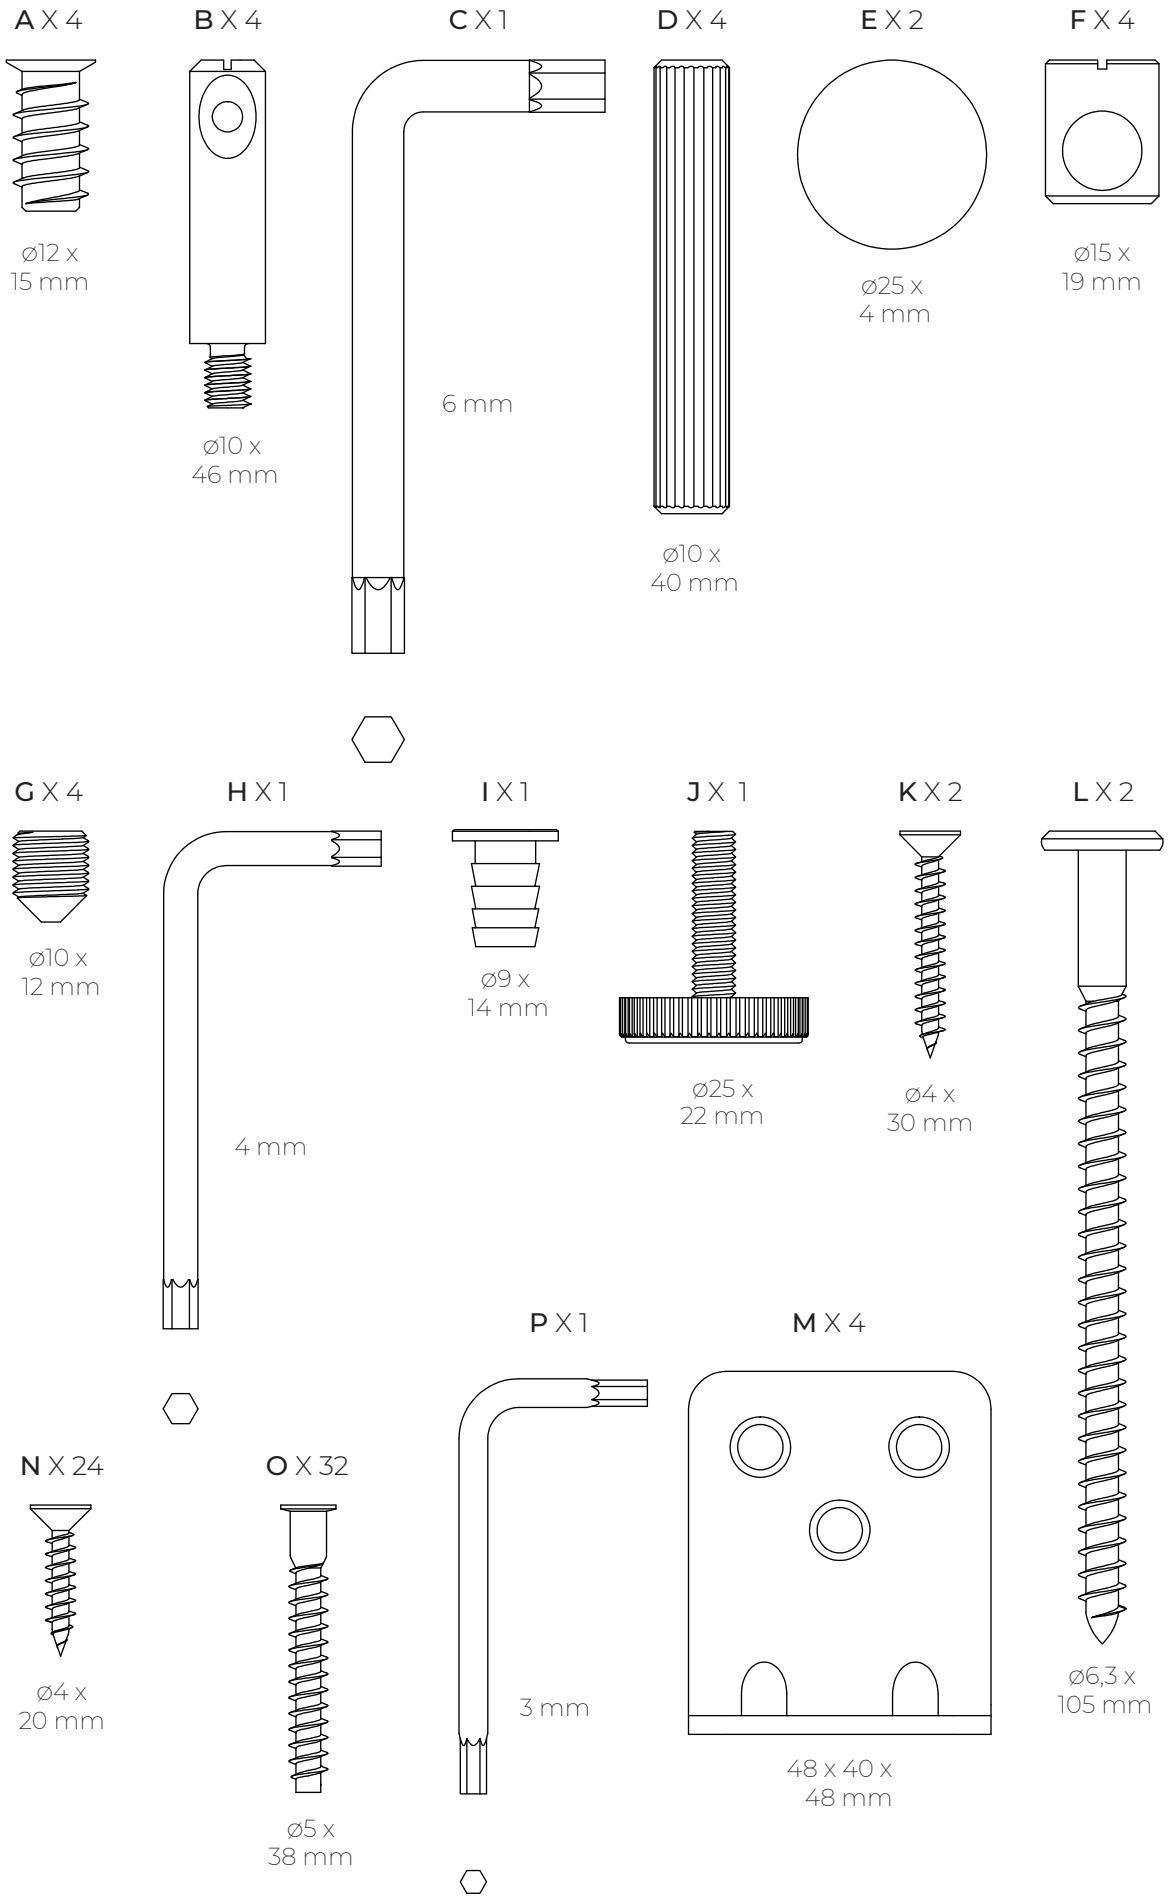

Assembly instruction

|
KANSO

karup

DESIGN

karupdesign.com

FITTINGS

- 2 x **1**
- 2 x **2**
- 1 x **3**
- 1 x **4**
- 16 x **5**

16 X **5**

A X 4

B X 4

C X 1

D X 4

FX4

GX4

HX1

L X 2

M X 4

N X 24

H X 1

O X 32

P X 1