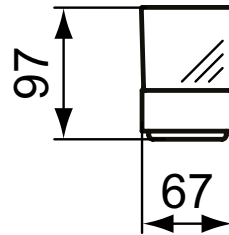

Ideal Standard

Conca

Article-No.: T4505A2

## Tumbler with glass - round

Conca wall-mounted round tumbler with frosted glass. Included fixing set.

Colour: A2 - Brushed Gold

### More product details:

Type:	Tumbler and holder
Mounting:	Wall mounted
Style:	Contemporary
Net Weight (kg):	0,41
Material:	PVD coated brass
Designer:	Palomba Serafini Associati
Height (mm):	97
Width (mm):	68
Depth (mm):	95
Shape:	Round