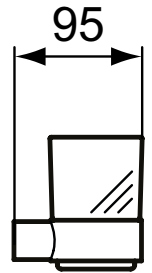

Ideal Standard

Conca