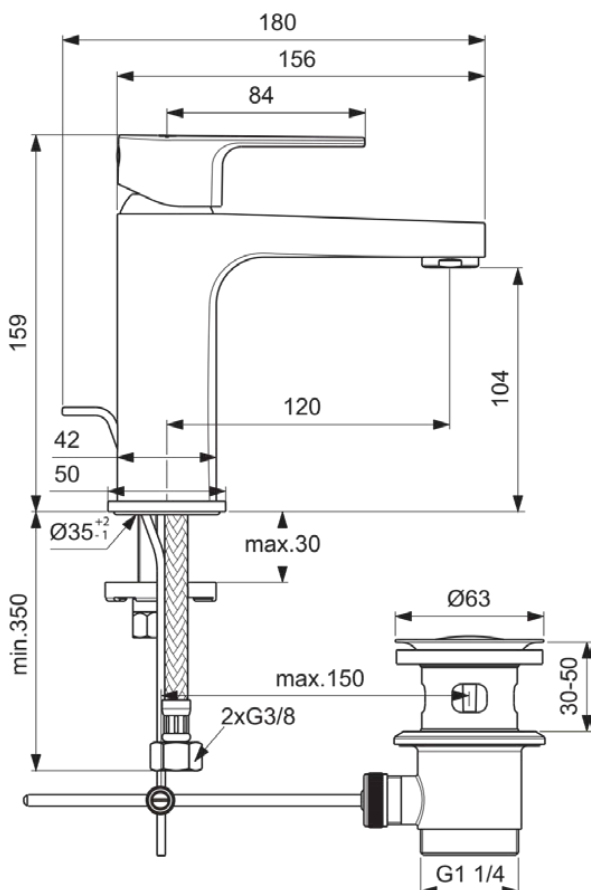

CERAFINE MODEL D

BC686AA

CERAFINE MODEL D | Basin mixer 50x180x159 mm, 120 mm spout projection in chrome finish, 3.8 l/min (3 bar), with waste | EasyFix, EPD, FirmaFlow, SmartShine, NF certified

Image & drawing

General information

Product type:	Washbasin mixers
Sub product type:	Basin mixer
Brand:	Ideal Standard
Suite name:	CERAFINE MODEL D
Designer:	Ideal Standard
Colour:	AA - Chrome
Surface finish effect:	glossy
Height (mm):	159
Width (mm):	50
Length / Projection (mm):	180
Fixing method:	EasyFix
Net weight (kg):	1.41
VVS:	702022304
EAN code:	3800861081746

Product specifications

DVGW intrinsically safe:	No
Easy Fix technology:	Yes
FirmaFlow cartridge:	Yes
Handle application:	Volume & temperature control
Handle position:	Top
IdealPure technology:	No
Includes a chain eye:	No
Integrated electronics:	No
Low-pressure model:	No
Material:	Metal
Material of handle:	Metal
Material of waste set:	Metal
Material quality:	Brass
Max. flow rate at 3 bar (l):	3.8
Max. flow rate at 3 bar (l) for all outlets:	3.8
Max. flow rate at 3 bar (l) for spout:	3.8
Max. operating pressure (bar):	10
Min. operating pressure (bar):	0.5
PVD technology:	No
Shape of escutcheon(s):	Square
SmartShine:	Yes
Spout model:	Fixed
Surface cover:	chromium-plated
Surface finish effect:	glossy
Tap outlet model:	Aerator
Tap outlet visibility:	Visible
Tap outlet is anti-vandal:	No
Temperature limiter:	Yes
Touchless control:	No
Type of handle:	Lever
Type of temperature control:	Manually operated
With drain plug:	No
With escutcheon(s):	Yes
With flow regulator:	Yes
With handle(s):	Yes
With outlet:	Yes
With pull-out spray:	No
With waste set:	Yes
Fixing method:	EasyFix
Mounting method:	Tap hole