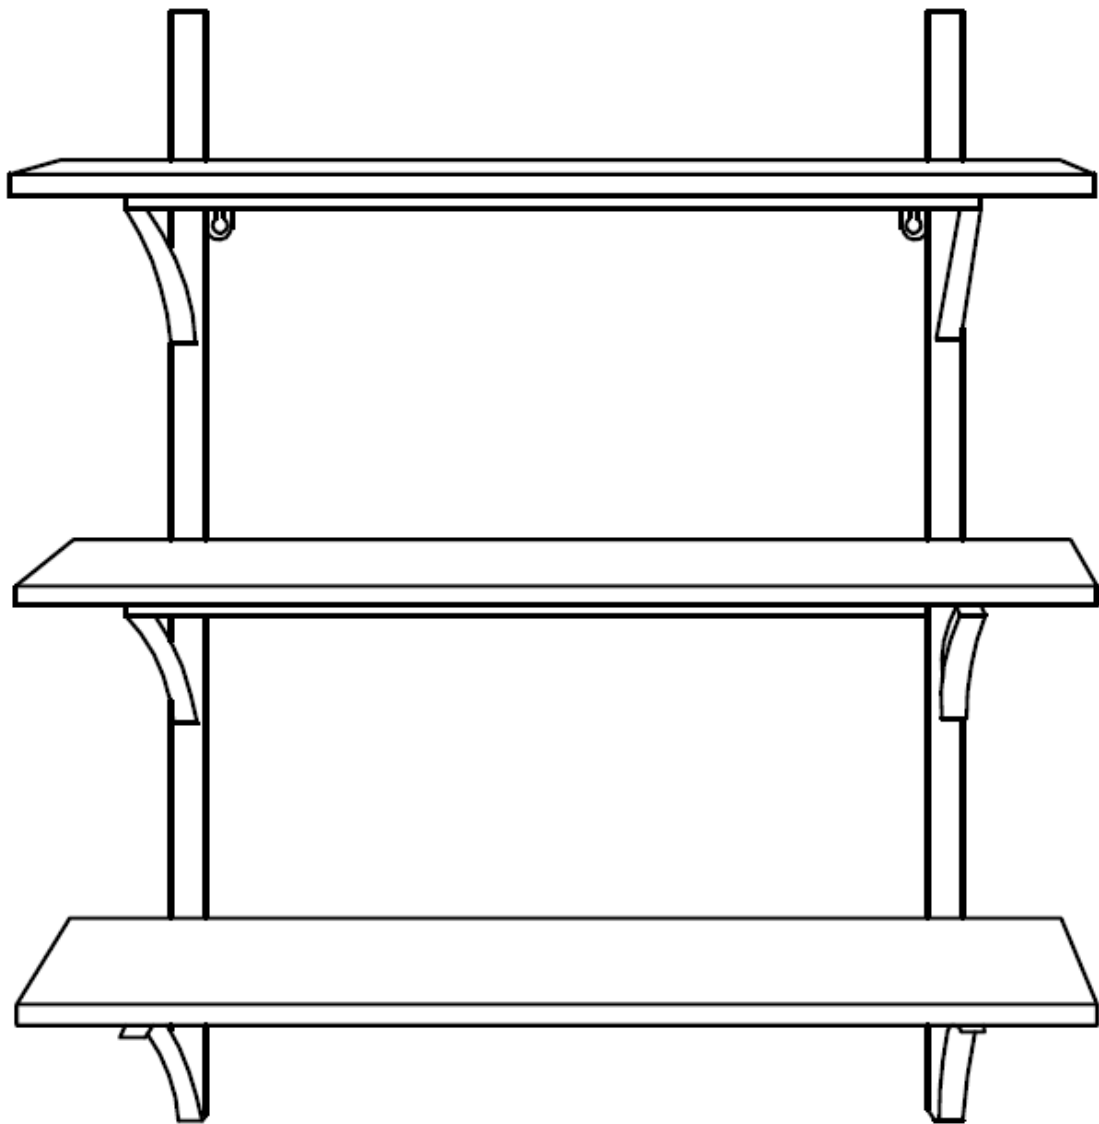

PRODUCT INFORMATION

Ewald Shelf

82064081

INSTRUCTION

Step 1

INSTRUCTION

Step 2

INSTRUCTION