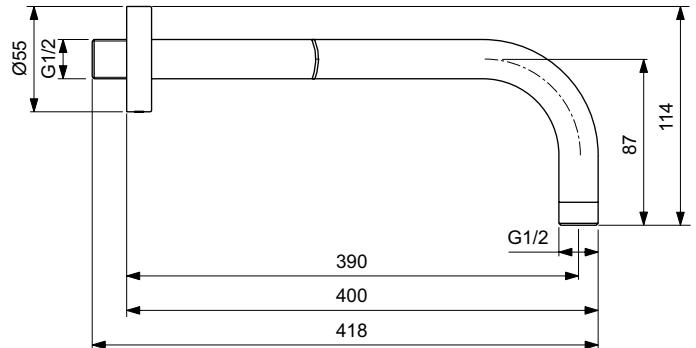

Ideal Standard

Shower

Idealrain

Article-No.: B9445A5

Wall connection 400 mm

Wall connections for shower head with metal escutcheon.

Colour: A5 - Magnetic Grey

More product details:

| | |
|------------------|------------------|
| Type: | Shower arms |
| Mounting: | Wall connection |
| Style: | Contemporary |
| Accreditations: | WRAS |
| Net Weight (kg): | 0,72 |
| Material: | PVD coated brass |
| Height (mm): | 109 |
| Width (mm): | 55 |
| Depth (mm): | 420 |
| Shape: | Round |