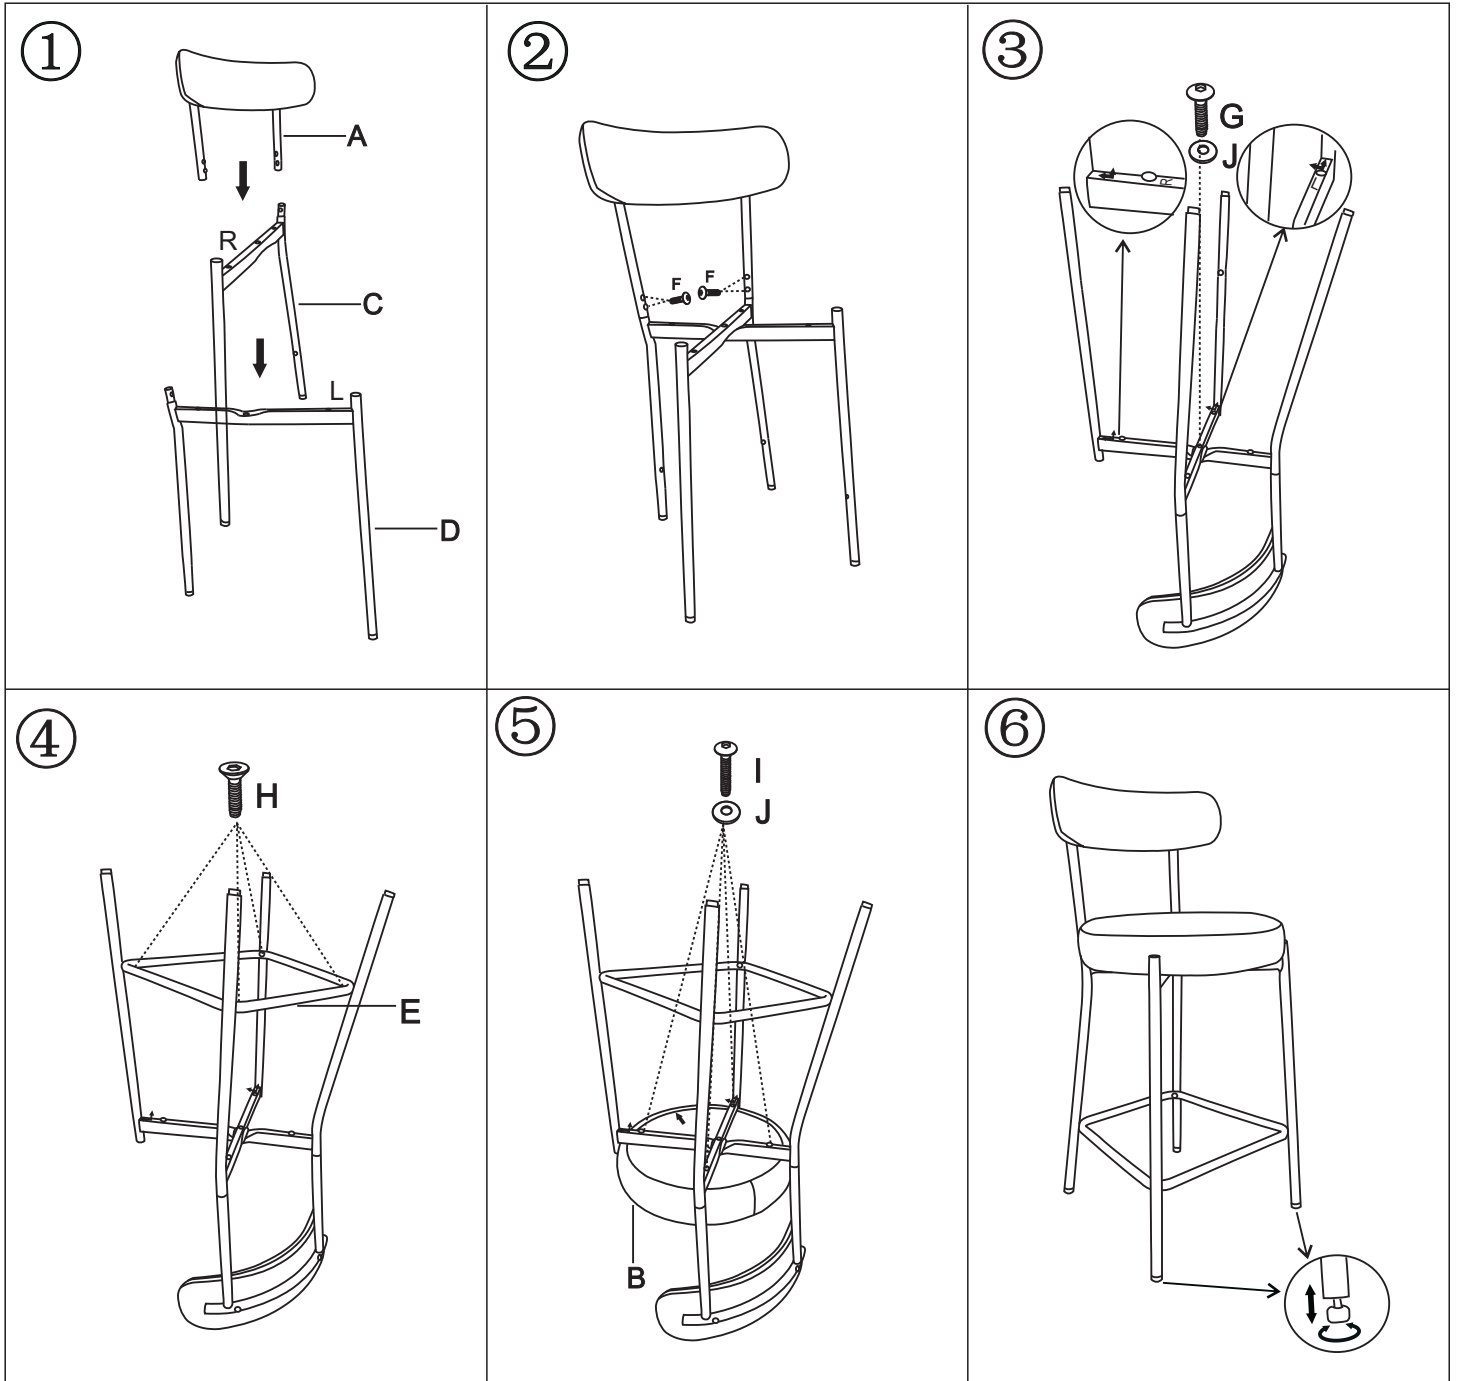

# 1001361 Bar Stool

A	x1	B	x1	C	x1	D	x1	E	x1	F	x1	G	x4	H	x1	I	x4	J	x4	K	x5
										M6x12mm		M6x30mm		M6x30mm		M6x45mm		M6x14x1.2mm			