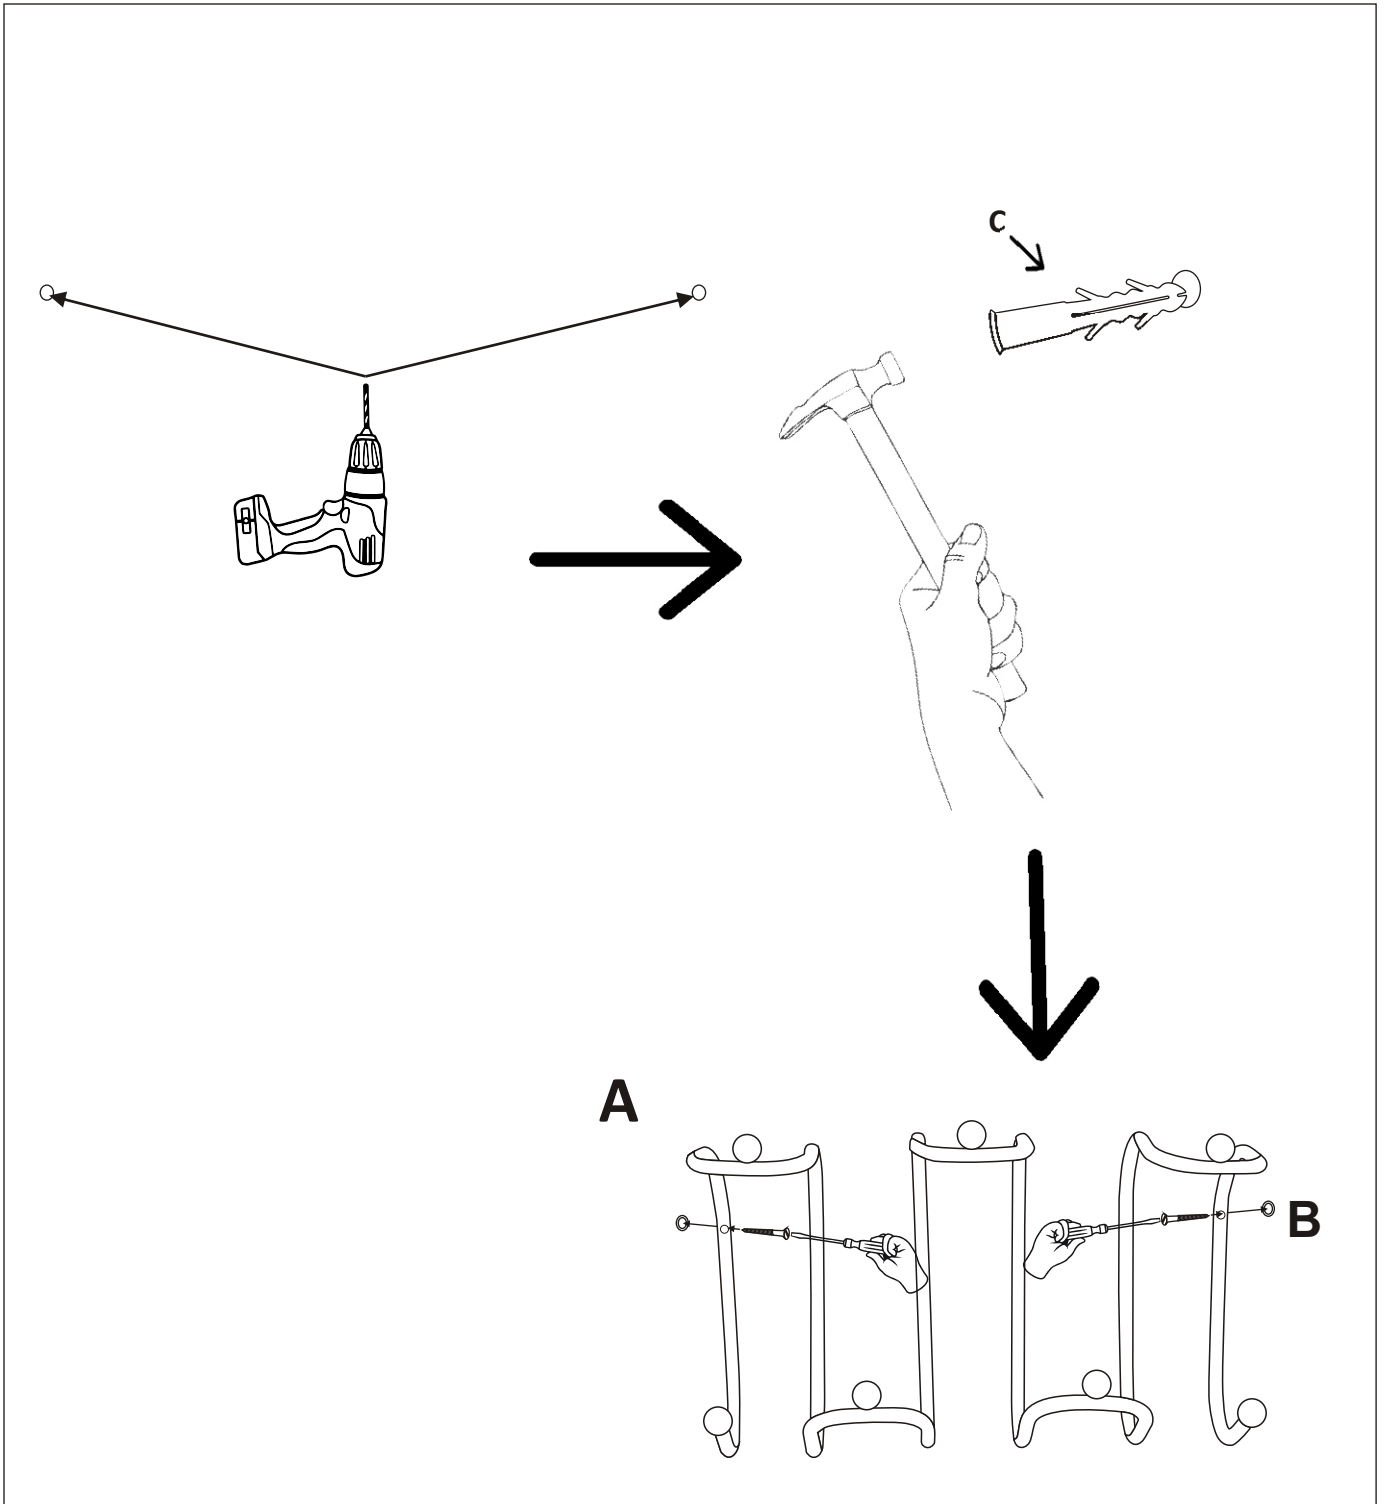

## PRODUCT INFORMATION

Malths Coat Rack, Black, Metal  
82057759

INSTRUCTION  
Step 1

Part	Image	Quantity
<b>A</b>		1X
<b>B</b>		2X
<b>C</b>		2X

INSTRUCTION  
Step 2

INSTRUCTION  
Step 3