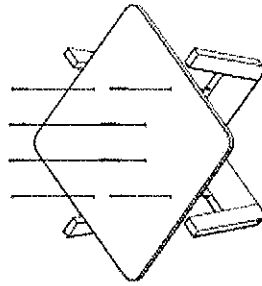

ITALIAN
style

Torrey Coffee Table

#1734

①

②

③

④

x4

x4

x4

x8