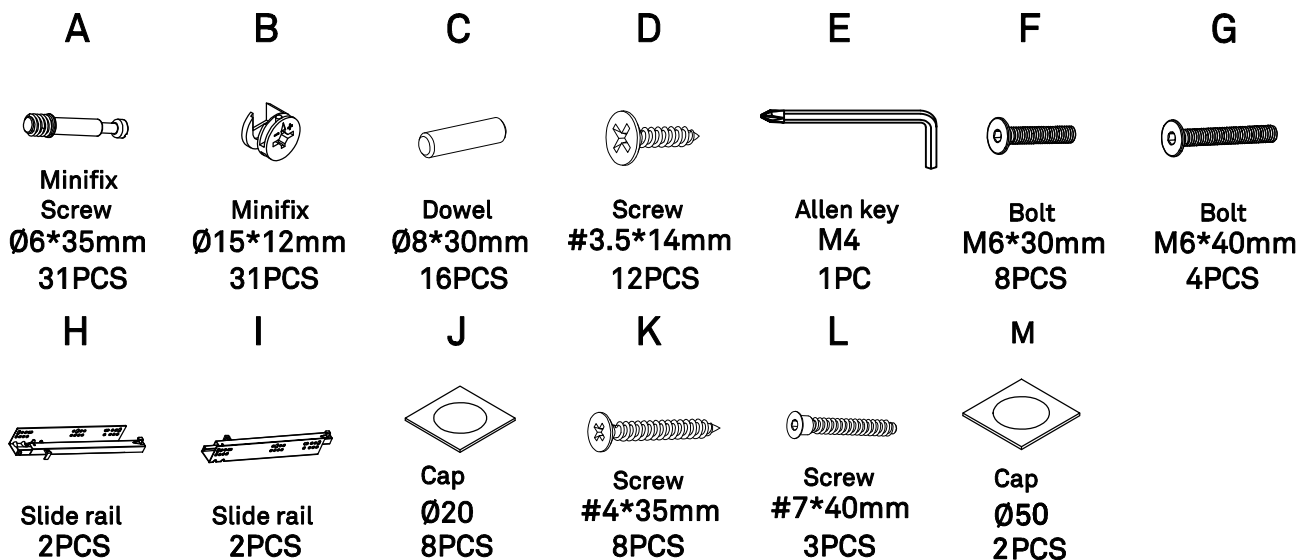

INSTRUCTION MANUAL

ARISTA. COFFEE TABLE

By Cambres Design

teulat

www.teulat.es

Needed for assembling

Min. two persons

Content of the boxes

Content of the boxes

1

2

3

4

5

I  2PCS
D  6PCS

6

B  3PCS

C  4PCS

7

L	E
	
3PCS	1PC

8

B	C
	
6PCS	6PCS

9

E