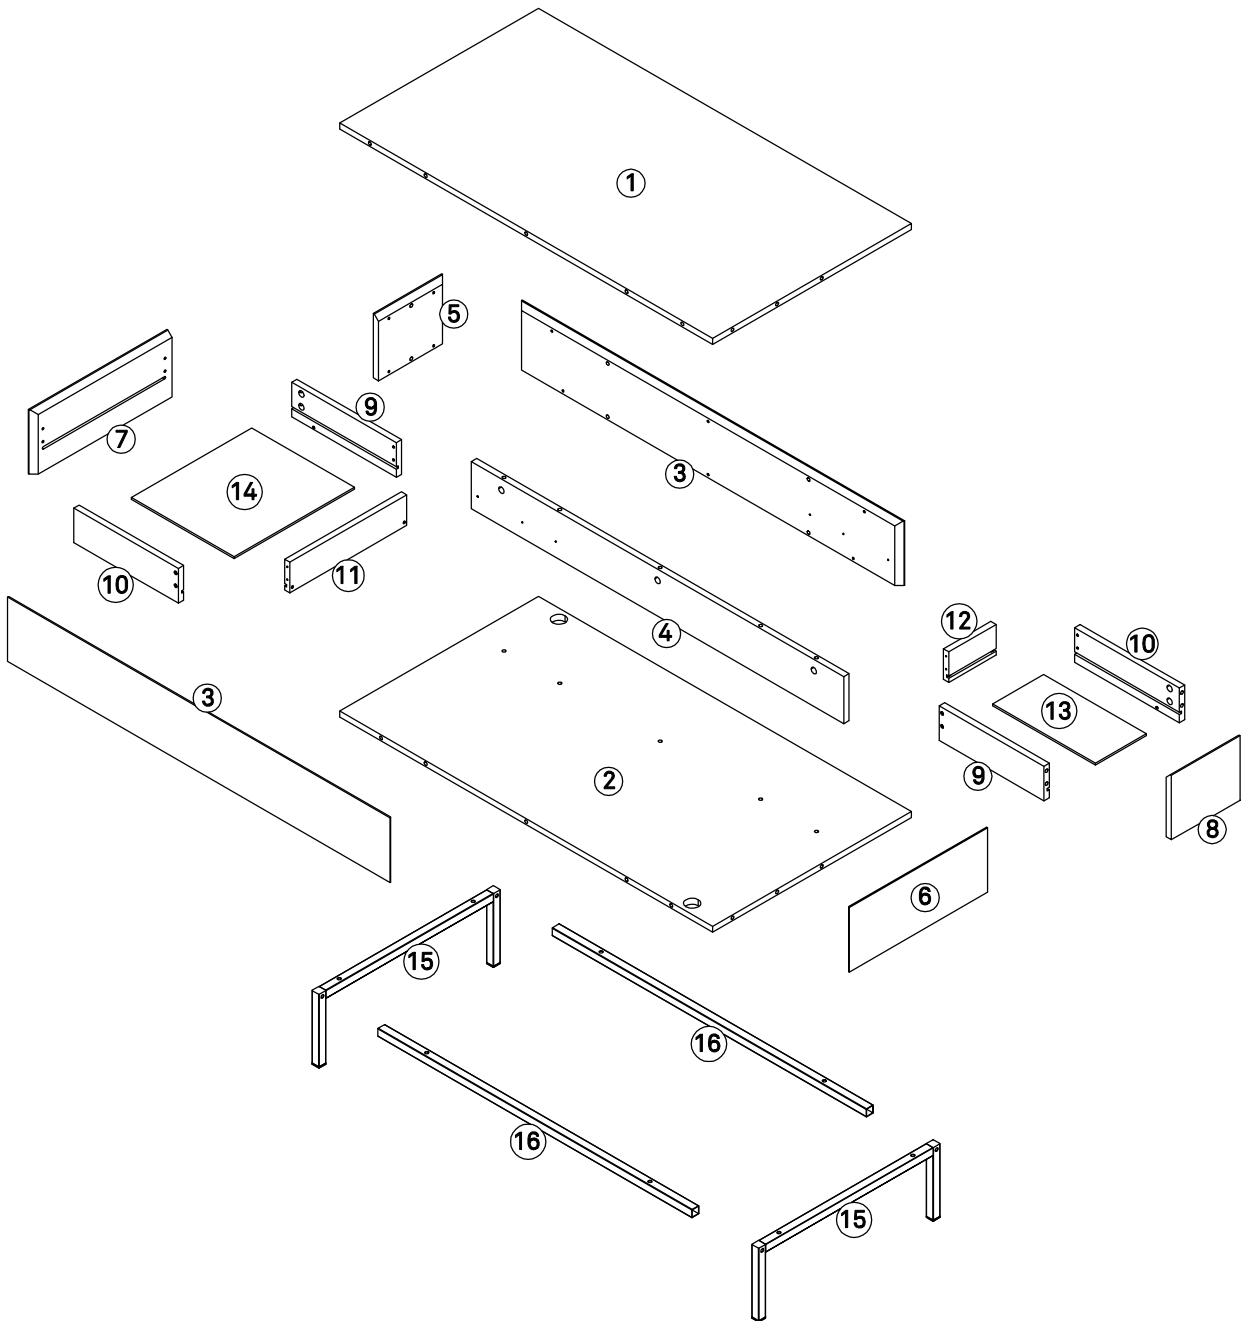

INSTRUCTION MANUAL

ARISTA. COFFEE TABLE

By Cambres Design

teulat

www.teulat.es

Needed for assembling

Min. two persons

Content of the boxes

Content of the boxes

1

2

3

4

5

I  2PCS
D  6PCS

6

B  3PCS

C  4PCS

7

L	E
	
3PCS	1PC

8

B	C
	
6PCS	6PCS

9

E