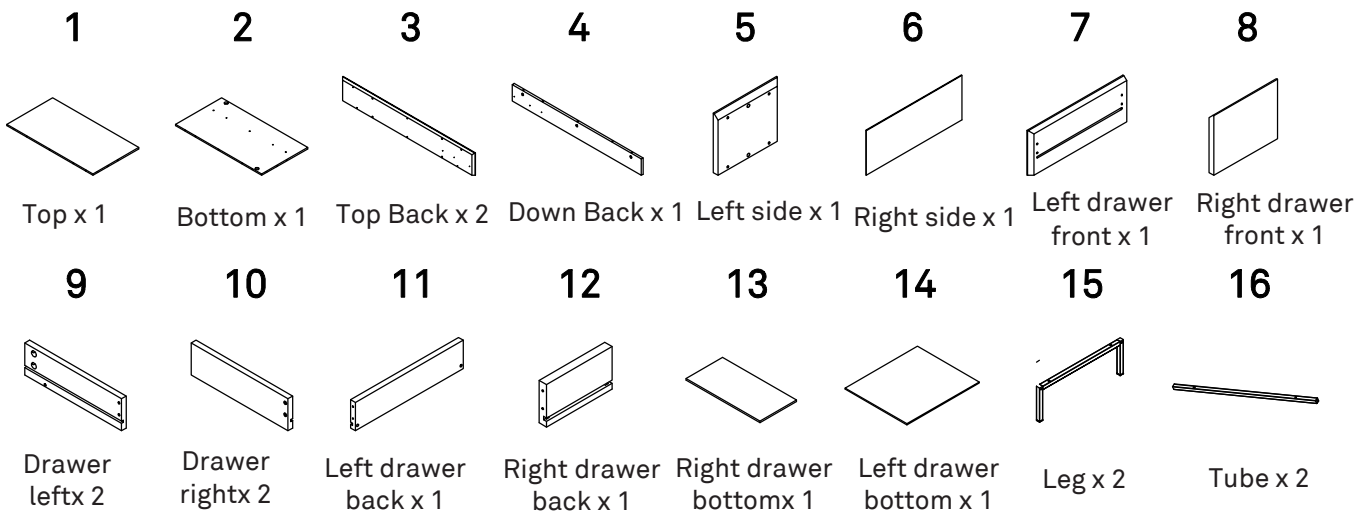

INSTRUCTION MANUAL

ARISTA. COFFEE TABLE

By Cambres Design

teulat

www.teulat.es

Needed for assembling

Min. two persons

Content of the boxes

Content of the boxes

1

2

3

4

5

I  2PCS
D  6PCS

6