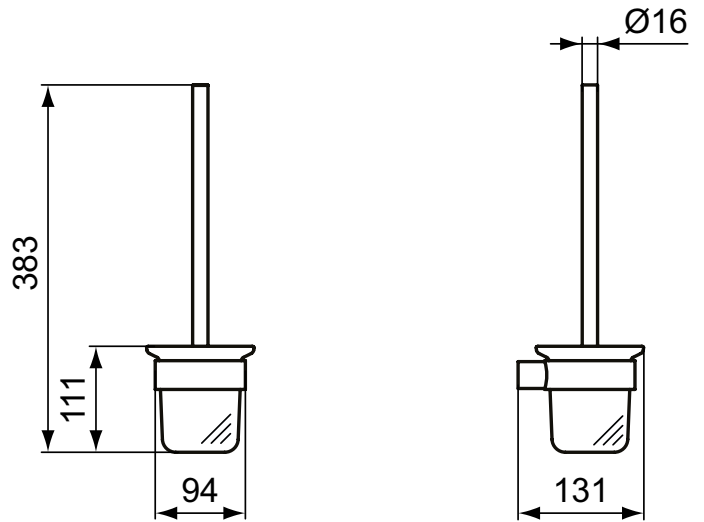

Ideal Standard

Conca

Article-No.: T4495A5

## Toilet brush holder - round

wall-mounted round toilet brush holder. The glass is frosted. Included fixing set.

Colour: A5 - Magnetic Grey

### More product details:

Type:	Toilet brush and holder
Mounting:	Wall mounted
Style:	Contemporary
Net Weight (kg):	0,82
Material:	PVD coated brass
Designer:	Palomba Serafini Associati
Height (mm):	383
Width (mm):	112
Depth (mm):	131
Shape:	Round