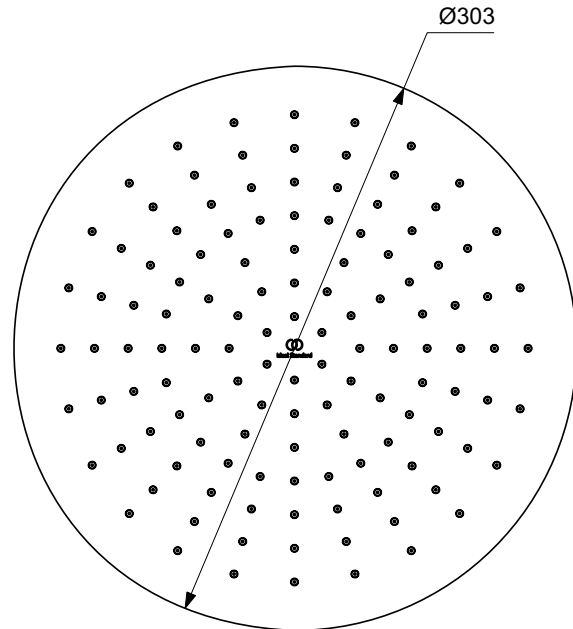

Ideal Standard

HEAD SPRAY

Idealrain