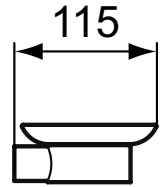

Ideal Standard

Conca

Article-No.: T4509A5

Soap dish - round

Conca wall-mounted round soap dish. The glass is frosted.
Included fixing set.

Colour: A5 - Magnetic Grey

More product details:

Type:	Soap dishes
Mounting:	Wall mounted
Style:	Contemporary
Net Weight (kg):	0,41
Material:	PVD coated brass
Designer:	Palomba Serafini Associati
Height (mm):	46
Width (mm):	109
Depth (mm):	115
Shape:	Round