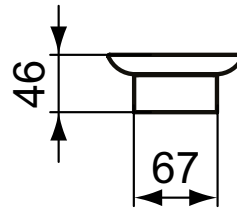

Ideal Standard

Conca

Article-No.: T4509A5

Soap dish - round

Conca wall-mounted round soap dish. The glass is frosted.
Included fixing set.

Colour: A5 - Magnetic Grey

More product details:

Type:	Soap dishes
Mounting:	Wall mounted
Style:	Contemporary
Net Weight (kg):	0,41
Material:	PVD coated brass
Designer:	Palomba Serafini Associati
Height (mm):	46
Width (mm):	109
Depth (mm):	115
Shape:	Round