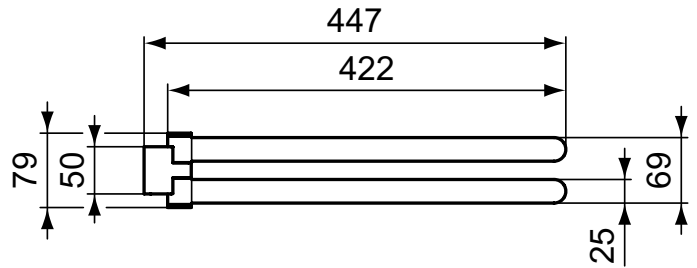

Ideal Standard

Accessories

Conca

Article-No.: T5396A2

Towel bar double, 45 cm - Round

Conca towel bar double, 45 cm – Round; 180° turnable included fixing set; 25 x 445 x 85 mm; PVD technology finish color versions.

Colour: A2 - Brushed Gold

More product details:

Type:	Towel rail
Mounting:	Wall mounted
Style:	Contemporary
Height (mm):	79
Width (mm):	25
Length (mm):	447
Shape:	Rounded / curved