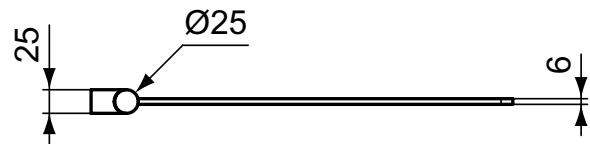

Ideal Standard

Accessories

Conca

Article-No.: T5396A2

Towel bar double, 45 cm - Round

Conca towel bar double, 45 cm – Round; 180° turnable included fixing set; 25 x 445 x 85 mm; PVD technology finish color versions.

Colour: A2 - Brushed Gold

More product details:

Type:	Towel rail
Mounting:	Wall mounted
Style:	Contemporary
Height (mm):	79
Width (mm):	25
Length (mm):	447
Shape:	Rounded / curved