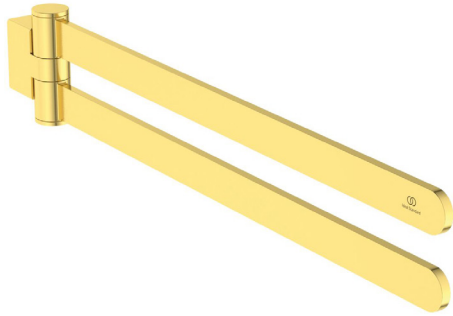

Ideal Standard

## Conca

Article-No.: T5396A2

### Towel bar double, 45 cm - Round

Conca towel bar double, 45 cm – Round; 180° turnable included fixing set; 25 x 445 x 85 mm; PVD technology finish color versions.

Colour: A2 - Brushed Gold

#### More product details:

Type:	Towel rail
Mounting:	Wall mounted
Style:	Contemporary
Height (mm):	79
Width (mm):	25
Length (mm):	447
Shape:	Rounded / curved