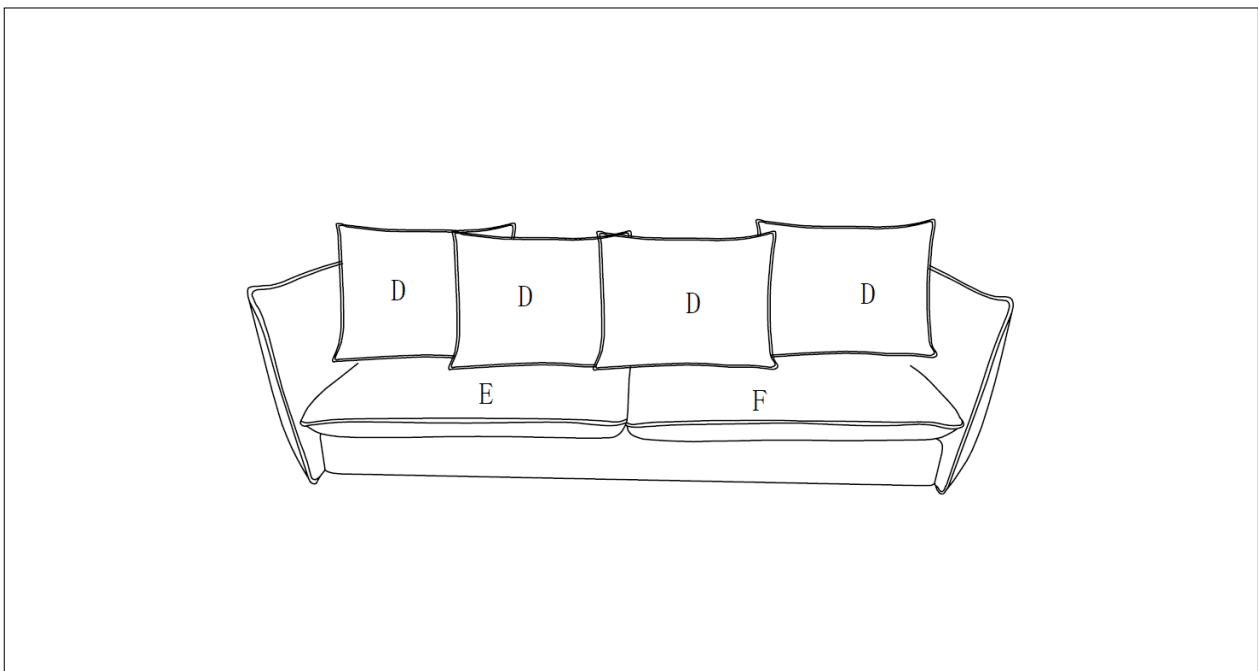

PRODUCT INFORMATION

Austin Sofa

82059690

INSTRUCTION

Step 1

Step 2

INSTRUCTION

Step 3

Step 4

160kg ←

352lbs ←

160kg ←

352lbs ←

160kg ←

352lbs ←