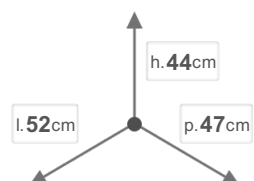

PTA 5045B

Pull out > CITY

DIMENSIONS

DESCRIPTION

CITY Pull out wastebin in thermoplastic (base fixed) for hinged door cabinets. With galvanised full pull out steel ball bearing runners and one lid with anti odeur filter.

OTHER SIZES

COLOURS

Grigio

BINS CAPACITY IN LITERS

18

18

8

8

CHARACTERISTICS

 NET WEIGHT
7

 BOX SIZE
53x48x46

 GROSS WEIGHT
7,5

PIECES PER PACKAGE
1

PIECES PER SHELF
4

AMOUNT SHELVES
5

PACKAGING

 PALLET PIECES
20

 PALLET SIZE
100x120x240

 PALLET GROSS WEIGHT
160

PACKING PIECES
1