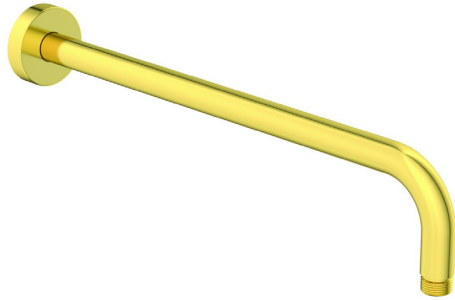

Ideal Standard

Shower

Idealrain

Article-No.: B9445A2

## Wall connection 400 mm

Wall connections for shower head with metal escutcheon.

Colour: A2 - Brushed Gold

### More product details:

Type:	Shower arms
Mounting:	Wall connection
Style:	Contemporary
Accreditations:	WRAS
Net Weight (kg):	0,72
Material:	PVD coated brass
Height (mm):	109
Width (mm):	55
Depth (mm):	420
Shape:	Round