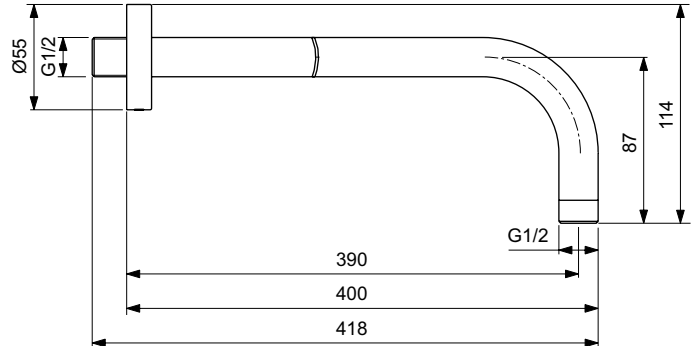

Ideal Standard

Shower

Idealrain

Article-No.: B9445A2

## Wall connection 400 mm

Wall connections for shower head with metal escutcheon.

Colour: A2 - Brushed Gold

### More product details:

Type:	Shower arms
Mounting:	Wall connection
Style:	Contemporary
Accreditations:	WRAS
Net Weight (kg):	0,72
Material:	PVD coated brass
Height (mm):	109
Width (mm):	55
Depth (mm):	420
Shape:	Round