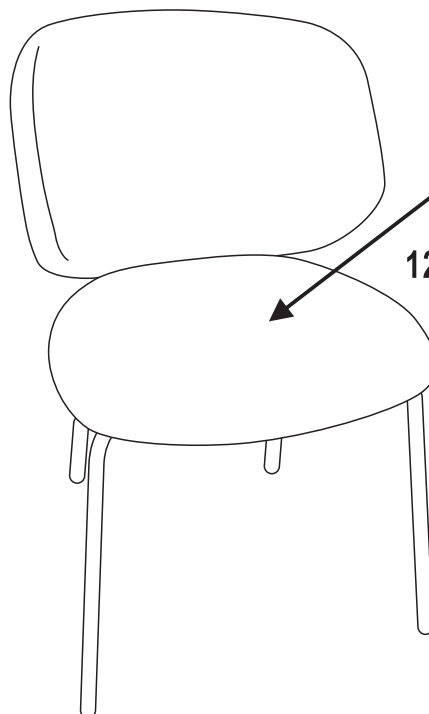

PRODUCT INFORMATION

Ponte Dining Chair

82064513

INSTRUCTION

Step 1

INSTRUCTION

Step 2

1

A x 6 	B x 4 	C x 4 	D x 1 
--	--	--	--

2

120KG/264LBS