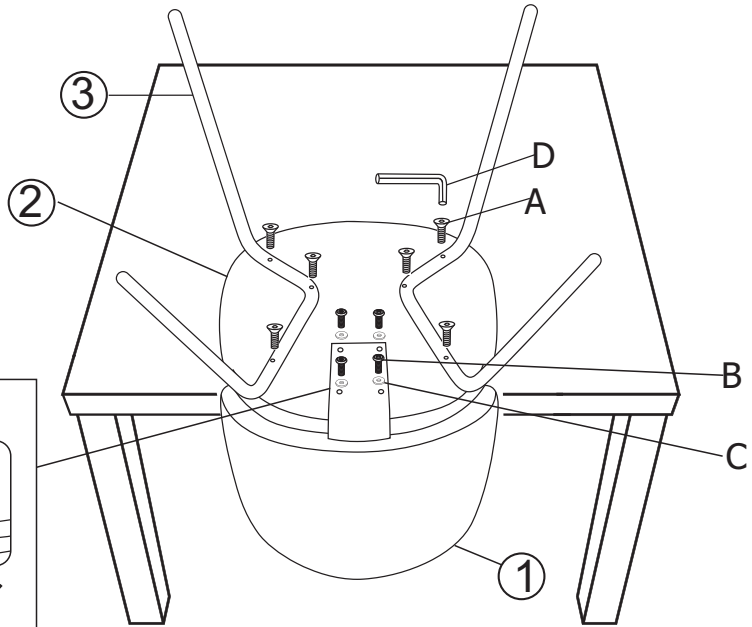

PRODUCT INFORMATION

Ponte Dining Chair

82064513

INSTRUCTION

Step 1

INSTRUCTION

Step 2

1

A x 6 	B x 4 	C x 4 	D x 1 
--	--	--	--

2

120KG/264LBS