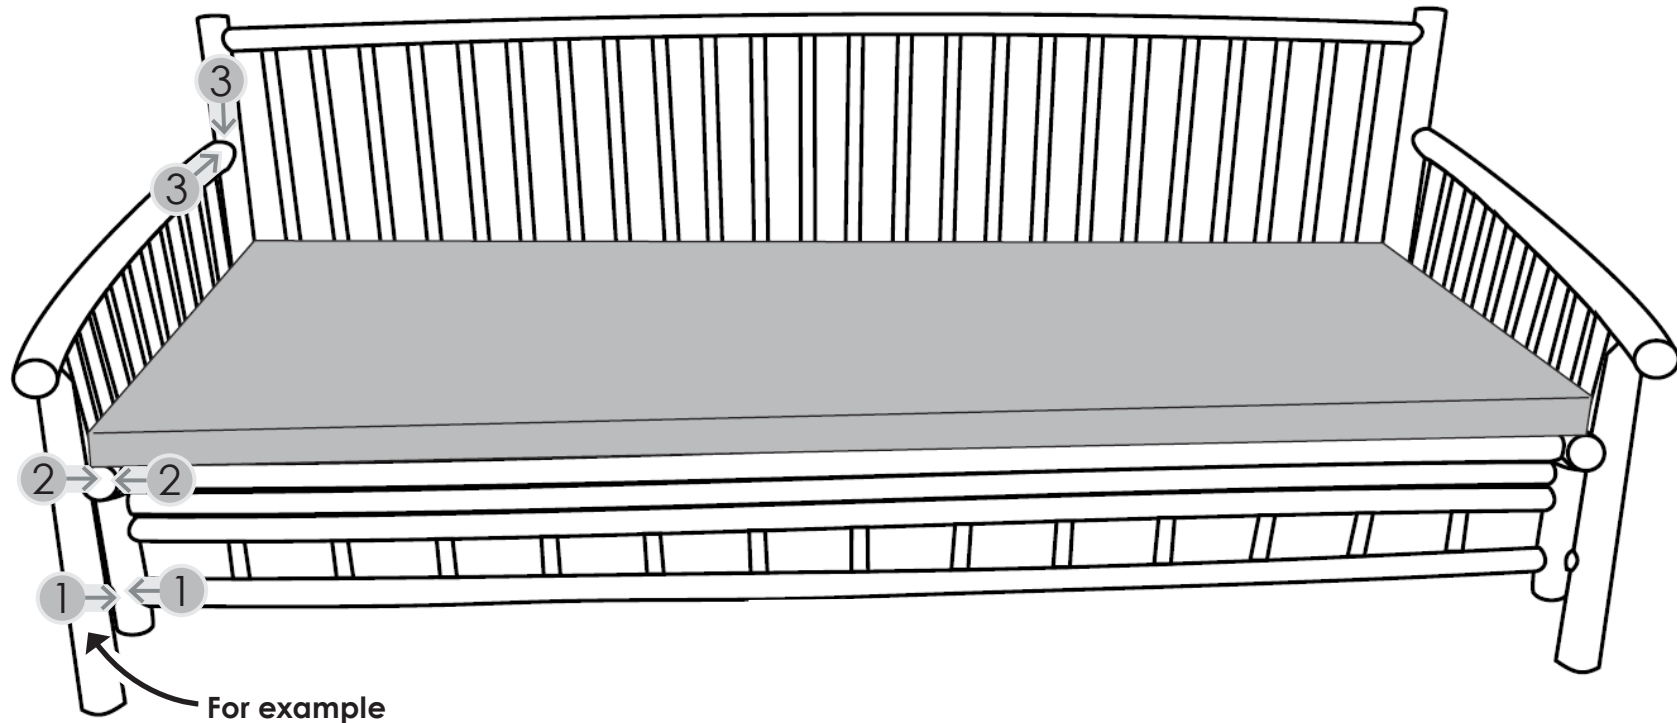

ASSEMBLY INSTRUCTION

Sofa, Nature, Bamboo

82040931

ASSEMBLY INSTRUCTION

Sofa, Nature, Bamboo

82040931

All products are handmade, therefore always follow the number instructions on the furniture.

***Bloomingville**[®]
—EVER CHANGING HOMES

INSTRUCTION

Step 1

Step 2

Step 3

Step 4

Finished

240 kgs / 533 lbs