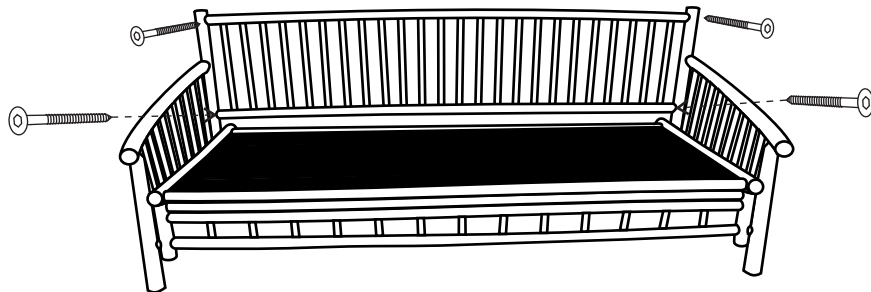

ASSEMBLY INSTRUCTION

Sofa, Nature, Bamboo

82040931

ASSEMBLY INSTRUCTION

Sofa, Nature, Bamboo

82040931

All products are handmade, therefore always follow the number instructions on the furniture.

***Bloomingville**[®]
—EVER CHANGING HOMES

INSTRUCTION

Step 1

Step 2

Step 3

Step 4

Finished

240 kgs / 533 lbs