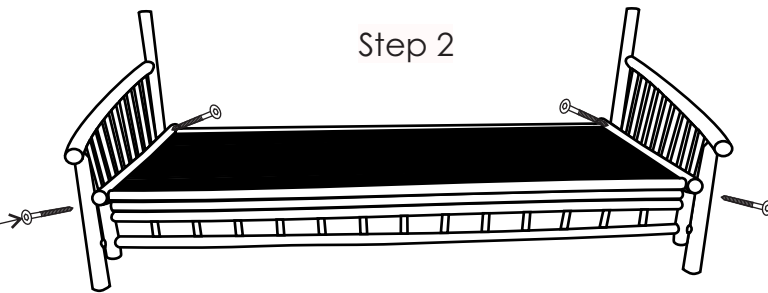

ASSEMBLY INSTRUCTION

Sofa, Nature, Bamboo

82040931

ASSEMBLY INSTRUCTION

Sofa, Nature, Bamboo

82040931

All products are handmade, therefore always follow the number instructions on the furniture.

***Bloomingville**[®]
—EVER CHANGING HOMES

Component List

x 12pcs

x 1pc

x 2pcs

x 2pcs

x 1pc

x 1pc

x 1pc

INSTRUCTION

Step 1

Step 2

Step 3

Step 4

Finished

240 kgs / 533 lbs