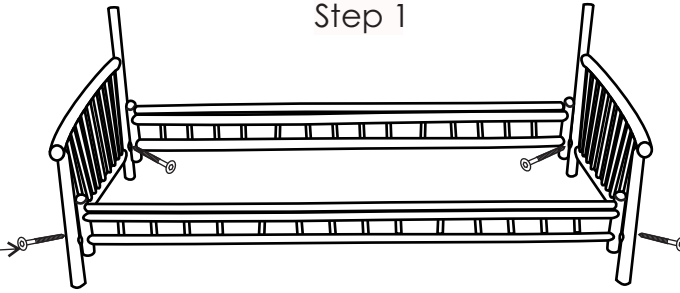

ASSEMBLY INSTRUCTION

Sofa, Nature, Bamboo

82040931

ASSEMBLY INSTRUCTION

Sofa, Nature, Bamboo

82040931

All products are handmade, therefore always follow the number instructions on the furniture.

***Bloomingville**[®]
—EVER CHANGING HOMES

Component List

x 12pcs

x 1pc

x 2pcs

x 2pcs

x 1pc

x 1pc

x 1pc

INSTRUCTION

Step 1

Step 2

Step 3

Step 4

Finished

240 kgs / 533 lbs