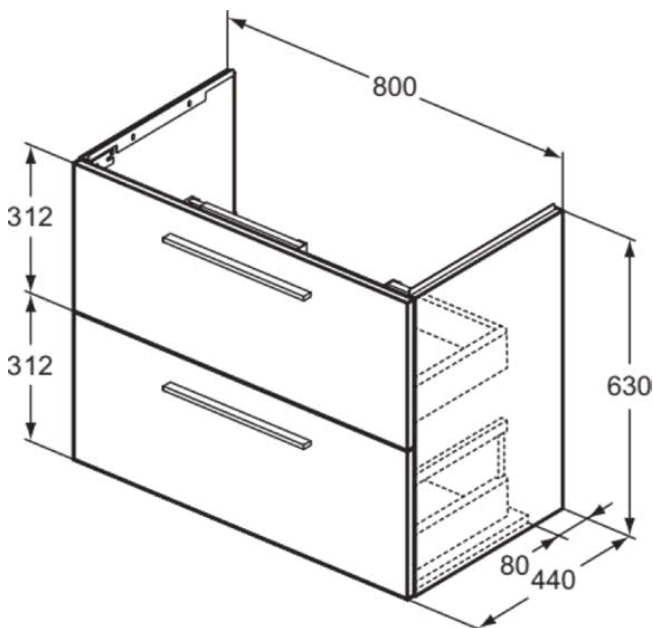

I.LIFE A

T5256DU

I.LIFE A | Basin unit 800x440x630 mm in matt white finish, 2 drawer | Soft close, Sustainably sourced wood

Image & drawing

General information

Product type:	Furniture
Sub product type:	Basin unit
Brand:	Ideal Standard
Suite name:	I.LIFE A
Designer:	Palomba Serafini Associati
Colour:	DU - Matt White
Surface finish effect:	matt
Height (mm):	630
Width (mm):	800
Length / Projection (mm):	440
Fixing method:	Fixing set
Net weight (kg):	30.00
EAN code:	8014140501978

Features

Soft close

Sustainably sourced wood

Downloads

- [Installation Guide](#)
- [Spare Parts List](#)

Product specifications

Closing mechanism:	Soft-closing
Colour code:	DU
Colour description:	matt white
Corner model:	No
Full extraction drawer:	Yes
Handle(s):	Required
Legs adjustable:	No
Material:	Wood
Material quality of structure / body:	MFC (Class E1)/MDF
Amount of doors (total):	0
Amount of doors, left-opening:	0
Amount of doors, right-opening:	0
Amount of drawers (total):	2
Amount of external drawers:	2
Amount of internal drawers:	0
Amount of open compartments:	0
Amount of rolling doors:	0
Amount of shelves:	0
Amount of sliding doors:	0
Amount of tumble doors:	0
Opening mechanism:	Pull-to-open

I.LIFE A

T5256DU

I.LIFE A | Basin unit 800x440x630 mm in matt white finish, 2 drawer | Soft close, Sustainably sourced wood

Product specifications

PVD technology:	No
Reversible door:	No
Space-saving model:	No
Surface finish effect:	matt
Sustainably sourced wood:	Yes
With cutout section:	No
With interior lighting:	No
With legs:	No
With socket outlet:	No
With worktop:	No
Fixing method:	Fixing set
Mounting method:	Wall