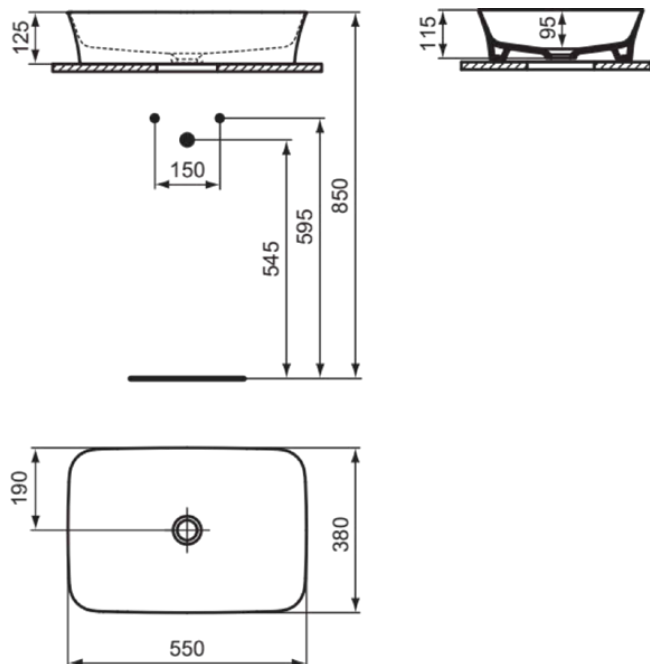

IPALYSS

E207601

IPALYSS | Vessel 550x380x145 mm in white glossy finish, no tap hole, without overflow | Diamatec, Space saving basin

Image & drawing

General information

Product type:	Washbasins
Sub product type:	Vessel
Brand:	Ideal Standard
Suite name:	IPALYSS
Designer:	Studio Levien
Colour:	01 - White Glossy
Surface finish effect:	glossy
Height (mm):	145
Width (mm):	550
Length / Projection (mm):	380
Net weight (kg):	7.50
EAN code:	5017830542094

Included products

D570967: EXPRESSION | Fixing set in neutral finish

Features

Downloads

- [Installation Guide](#)

Product standard & certifications

Additional standards:	EN 14688
DoP classification:	CL00

Product specifications

Colour code:	01
Colour description:	white glossy
Diamatec Technology:	Yes
Grinded back side:	No
Grinded bottom side:	Yes
Disabled model:	No
Includes a chain eye:	No
Material:	Ceramic
Material quality:	Diamatec
Amount of tap holes for each washbasin:	0
Amount of washbasins:	1
Overflow visible:	No
PVD technology:	No
Support plateau:	None
Surface finish effect:	glossy

IPALYSS

E207601

IPALYSS | Vessel 550x380x145 mm in white glossy finish, no tap hole, without overflow | Diamatec, Space saving basin

Product specifications

With back wall:	No
With drain plug:	No
With overflow:	No
With siphon:	No
Mounting method:	On-furniture