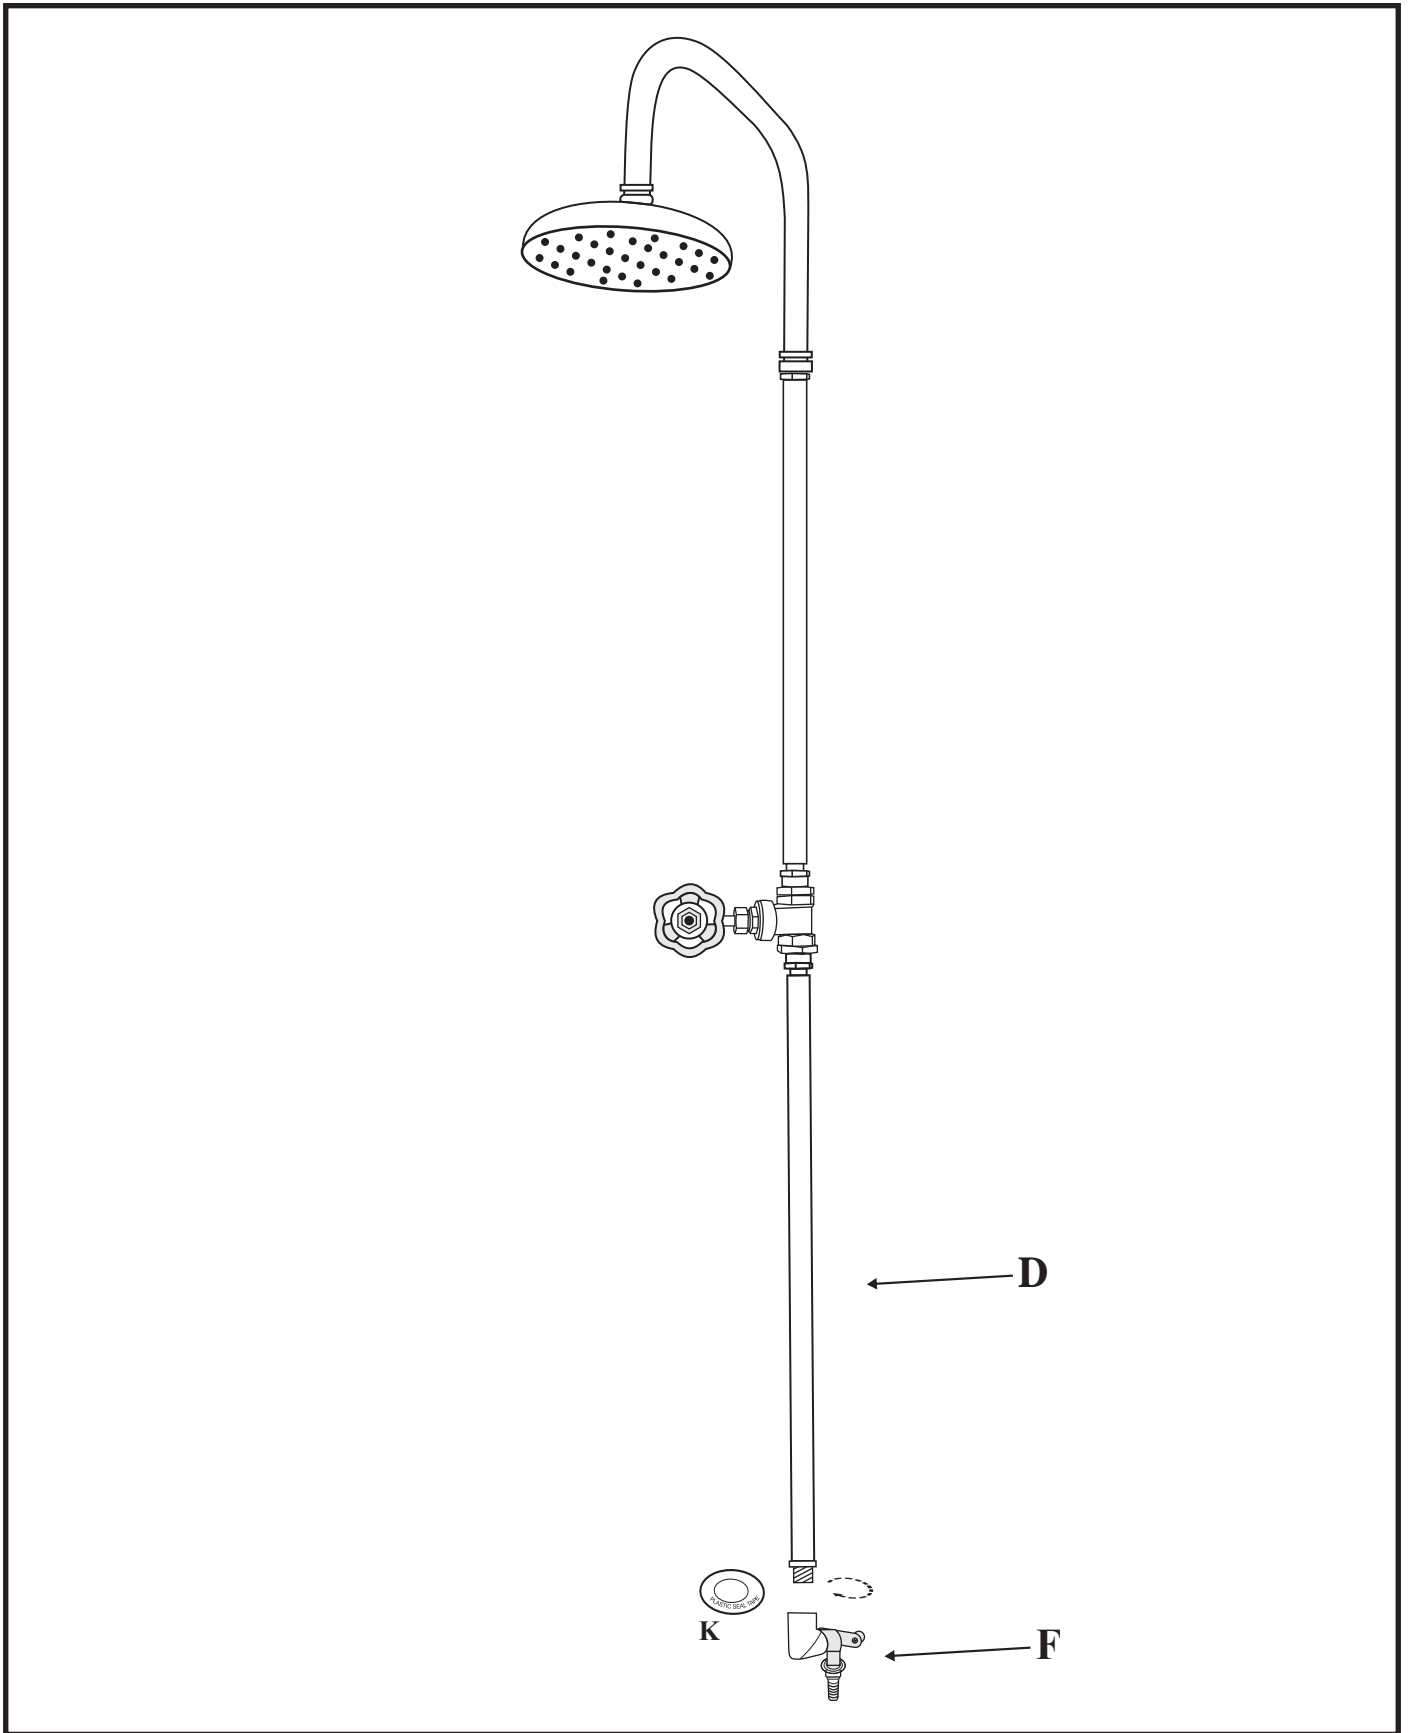

INSTRUCTION

Step 3