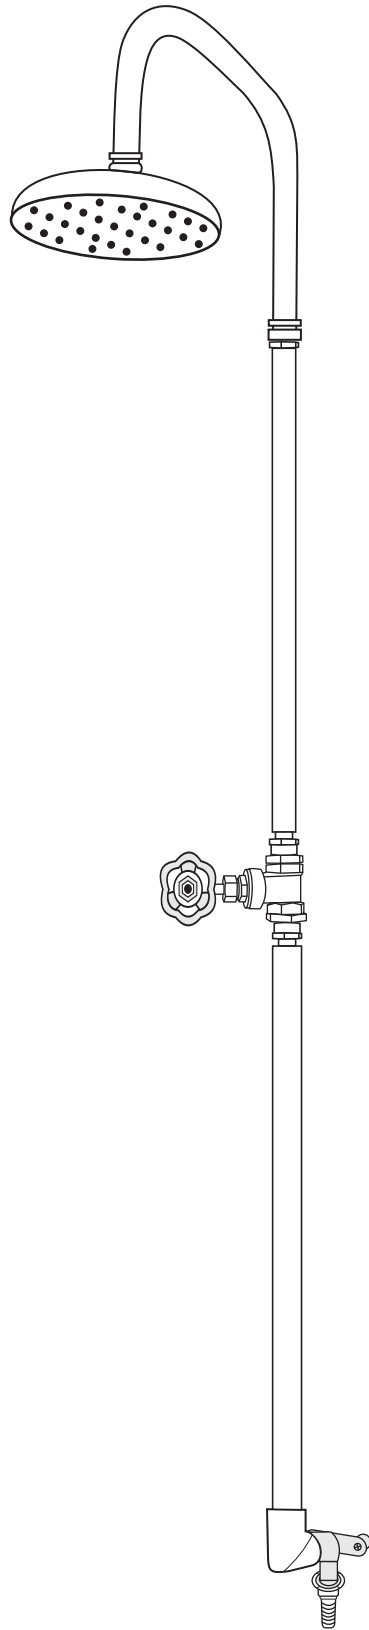

ASSEMBLY INSTRUCTION

GARDEN SHOWER, GOLD, BRASS
ITEM NO. 82047739

COMPONENT LIST

A

B

C

D

E

F

G₁

G₂

H

K

J

I

INSTRUCTION

Step 1

INSTRUCTION

Step 2

Please tighten the E & It should be in front

INSTRUCTION

Step 3

INSTRUCTION

Step 4