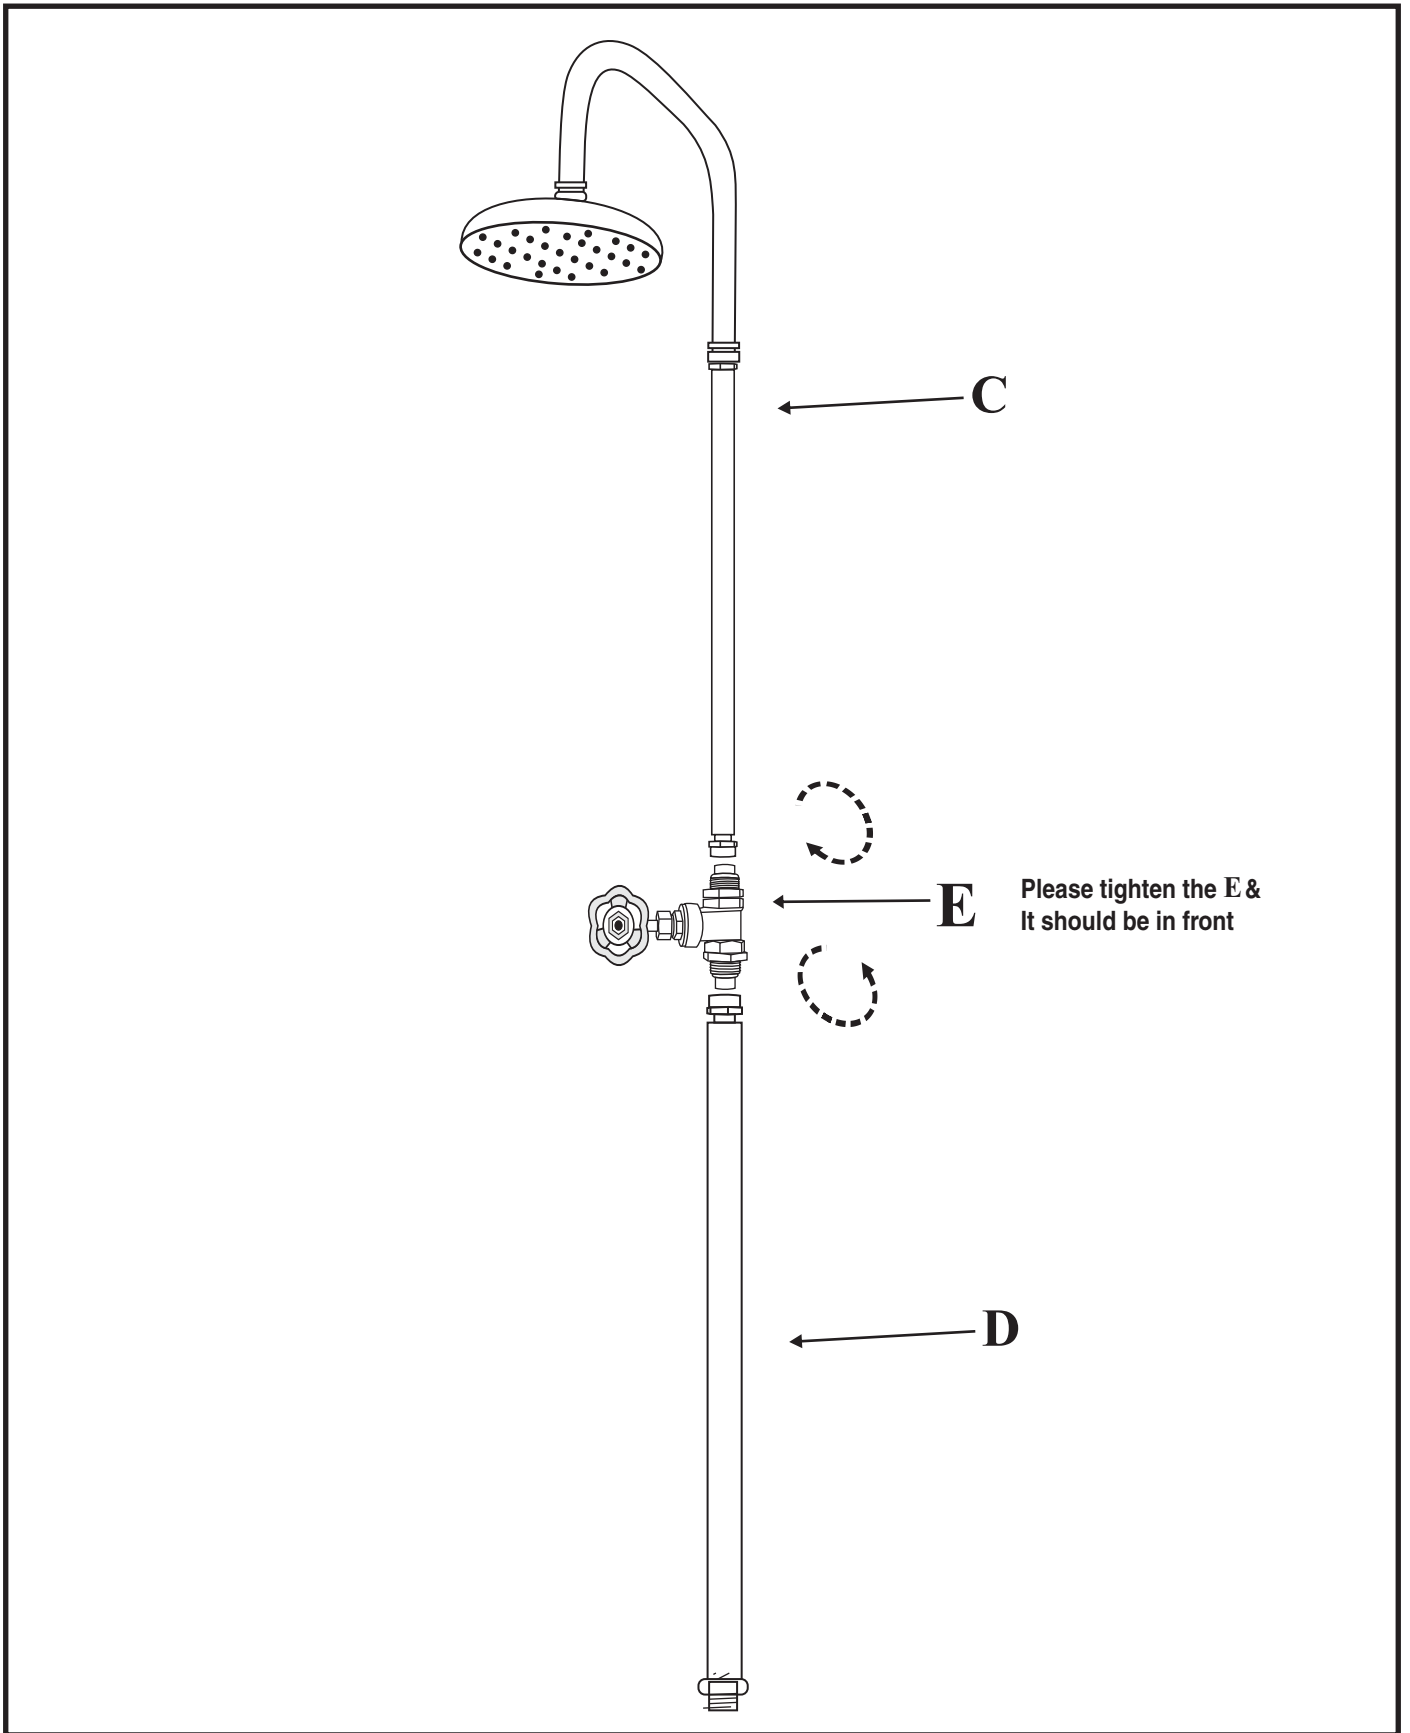

INSTRUCTION

Step 2

Please tighten the E & It should be in front