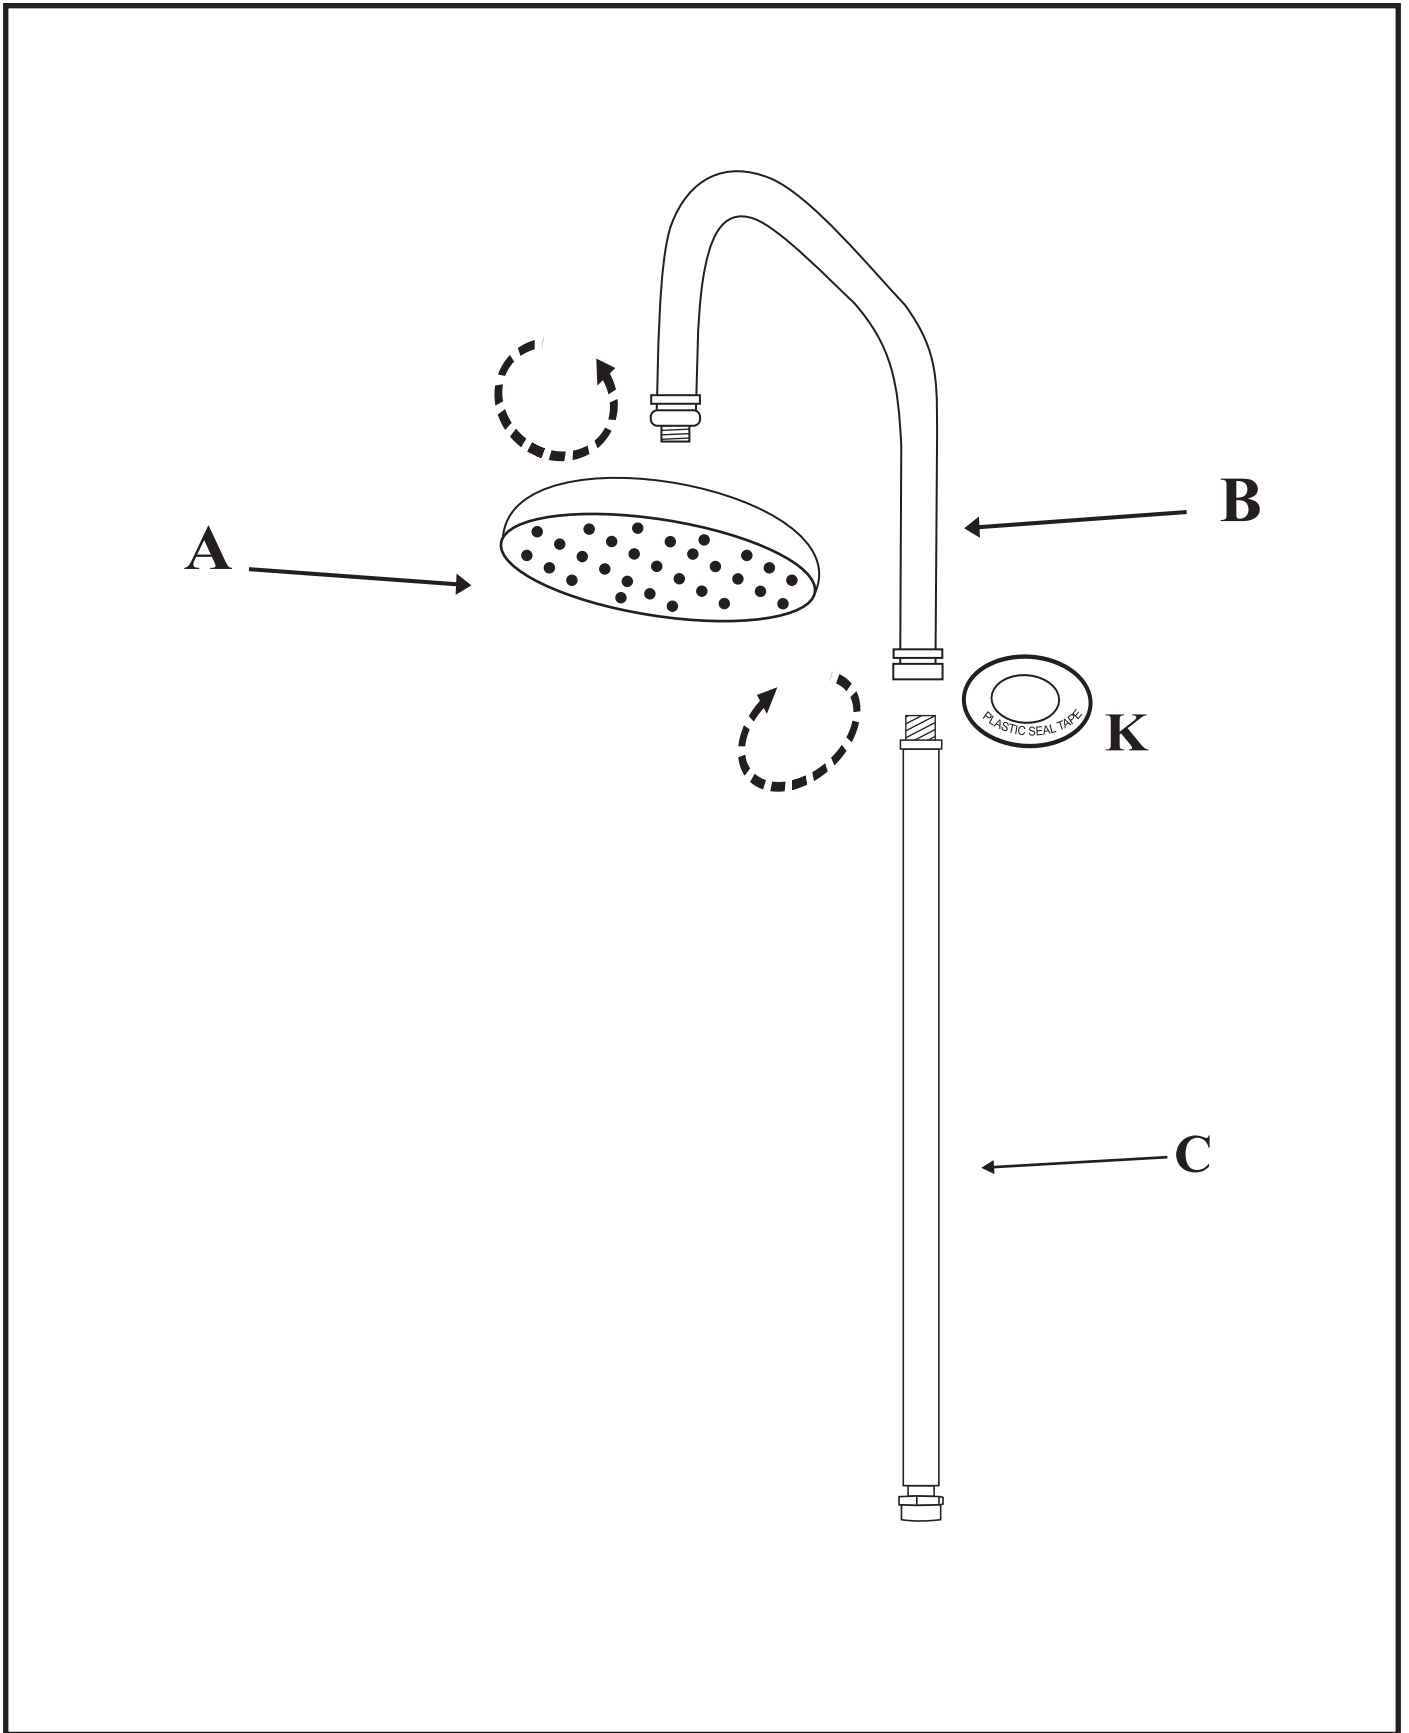

ASSEMBLY INSTRUCTION

GARDEN SHOWER, GOLD, BRASS
ITEM NO. 82047739

COMPONENT LIST

A

B

C

D

E

Step 1

INSTRUCTION

Step 2

Please tighten the E & It should be in front

INSTRUCTION

Step 3

INSTRUCTION

Step 4